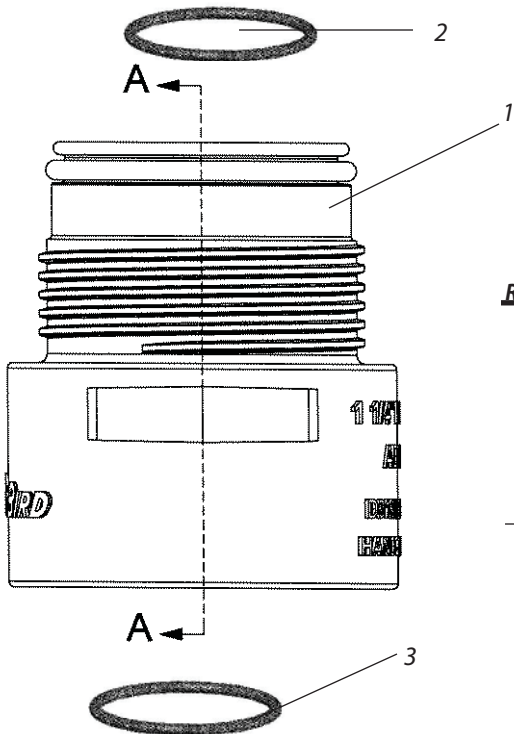

ADAPTERS

Ref.	Part Description	Qty.	Part No.
1	O-Ring, 900 Bearing Guide	1	212383
2	Universal Hose Adapter	1	-
3	O-Ring, 700 Bearing Guide	1	211242

Ref.	Part Description	Qty.	1.25	1.50
1	1.50" NPT-ACME Adapter	1	-	212846
2	O-Ring As-129 Black	1	-	211872-07
3	O'Ring As-128 Purple	1	-	211872-05
1	1.25" NPT-ACME Adapter	1	212845	
2	O-Ring As-129 Black	1	211872-04	
3	O'Ring As-128 Purple	1	211872-03	

Note: Part numbers enclosed in brackets () are not available individually, but may be sold in assemblies or kits.