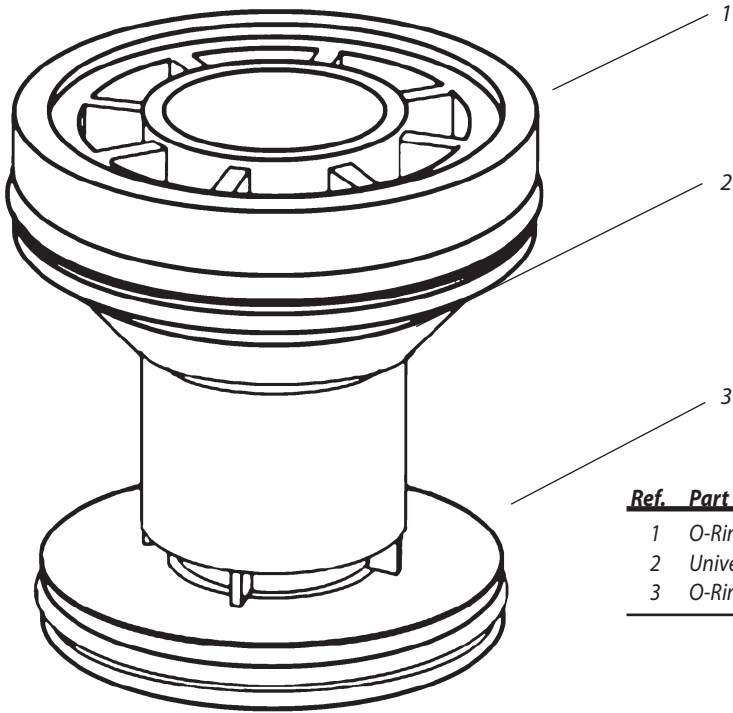

ADAPTERS

Ref.	Part Description	Qty.	Part No.
1	O-Ring, 900 Bearing Guide	1	212383
2	Universal Hose Adapter	1	-
3	O-Ring, 700 Bearing Guide	1	211242

Ref.	Part Description	Qty.	1.25	1.50
1	1.50" NPT-ACME Adapter	1	-	212846
2	O-Ring As-129 Black	1	-	211872-07
3	O'Ring As-128 Purple	1	-	211872-05
1	1.25" NPT-ACME Adapter	1	212845	
2	O-Ring As-129 Black	1	211872-04	
3	O'Ring As-128 Purple	1	211872-03	

Note: Part numbers enclosed in brackets () are not available individually, but may be sold in assemblies or kits.