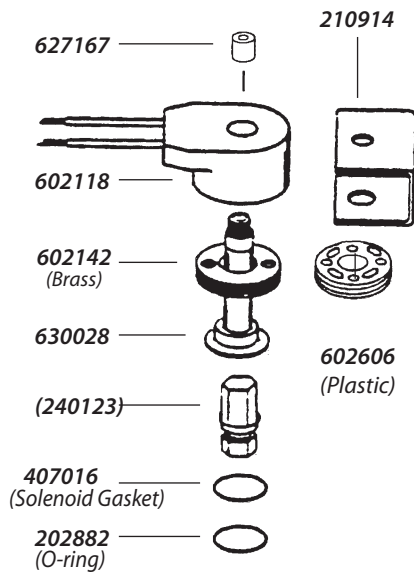

DV SOLENOID - 208588-01

**CP / CPF / JTV / APAS / DAS / ASVF
B60599**

UNIVERSAL KIT - 206920-01

Used on
E / EA / EF / EFA / G / PE / EP Valves
DR Rotors

E-Z BLEED KIT - 209532-02

Used on
PGA / PEB / PESB / GB / EFB-CP Valves

B TO A SOLENOID ADAPTER - B31800

Used on
PGA / PEB / PESB / GB /
EFB-CP / BPE / BPES Valves

**K-7 CONVERSION KIT - 203671
(ITT SOLENOID REPLACEMENT)**

Used on
61000 Series Valves
EAV / EGV / ETV Valves

Note: Part numbers enclosed in brackets () are not available individually, but may be sold in assemblies or kits.