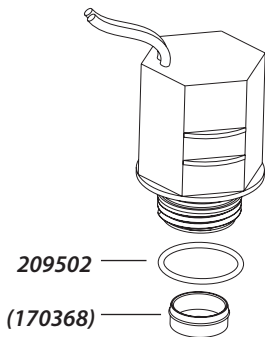

DV SOLENOID - 208588-01

**CP / CPF / JTV / APAS / DAS / ASVF
B60599**

UNIVERSAL KIT - 206920-01

Used on
E / EA / EF / EFA / G / PE / EP Valves
DR Rotors

E-Z BLEED KIT - 209532-02

Used on
PGA / PEB / PESB / GB / EFB-CP Valves

B TO A SOLENOID ADAPTER - B31800

Used on
PGA / PEB / PESB / GB /
EFB-CP / BPE / BPES Valves

**K-7 CONVERSION KIT - 203671
(ITT SOLENOID REPLACEMENT)**

Used on
61000 Series Valves
EAV / EGV / ETV Valves

Note: Part numbers enclosed in brackets () are not available individually, but may be sold in assemblies or kits.