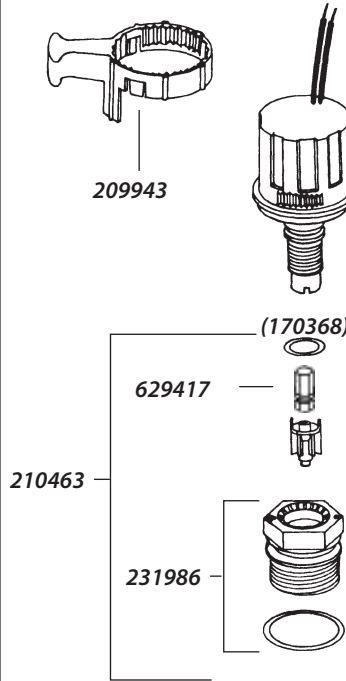

DV SOLENOID - 208588-01

**CP / CPF / JTV / APAS / DAS / ASVF
B60599**

UNIVERSAL KIT - 206920-01

Used on
E / EA / EF / EFA / G / PE / EP Valves
DR Rotors

E-Z BLEED KIT - 209532-02

Used on
PGA / PEB / PESB / GB / EFB-CP Valves

B TO A SOLENOID ADAPTER - B31800

Used on
PGA / PEB / PESB / GB /
EFB-CP / BPE / BPES Valves

**K-7 CONVERSION KIT - 203671
(ITT SOLENOID REPLACEMENT)**

Used on
61000 Series Valves
EAV / EGV / ETV Valves

Note: Part numbers enclosed in brackets () are not available individually, but may be sold in assemblies or kits.