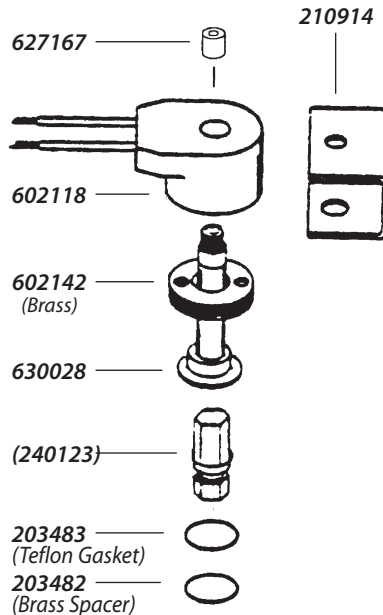

DV SOLENOID - 208588-01

**CP / CPF / JTV / APAS / DAS / ASVF
B60599**

UNIVERSAL KIT - 206920-01

Used on
E / EA / EF / EFA / G / PE / EP Valves
DR Rotors

E-Z BLEED KIT - 209532-02

Used on
PGA / PEB / PESB / GB / EFB-CP Valves

B TO A SOLENOID ADAPTER - B31800

Used on
PGA / PEB / PESB / GB /
EFB-CP / BPE / BPES Valves

**K-7 CONVERSION KIT - 203671
(ITT SOLENOID REPLACEMENT)**

Used on
61000 Series Valves
EAV / EGV / ETV Valves

Note: Part numbers enclosed in brackets () are not available individually, but may be sold in assemblies or kits.