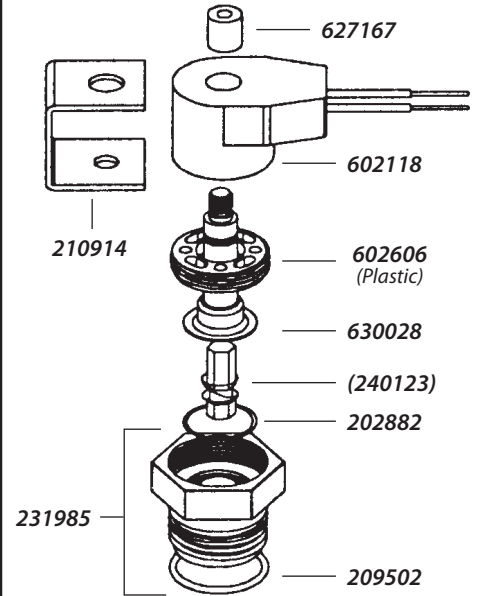

DV SOLENOID - 208588-01

**CP / CPF / JTV / APAS / DAS / ASVF
B60599**

UNIVERSAL KIT - 206920-01

Used on
E / EA / EF / EFA / G / PE / EP Valves
DR Rotors

E-Z BLEED KIT - 209532-02

Used on
PGA / PEB / PESB / GB / EFB-CP Valves

B TO A SOLENOID ADAPTER - B31800

Used on
PGA / PEB / PESB / GB /
EFB-CP / BPE / BPES Valves

**K-7 CONVERSION KIT - 203671
(ITT SOLENOID REPLACEMENT)**

Used on
61000 Series Valves
EAV / EGV / ETV Valves

Note: Part numbers enclosed in brackets () are not available individually, but may be sold in assemblies or kits.