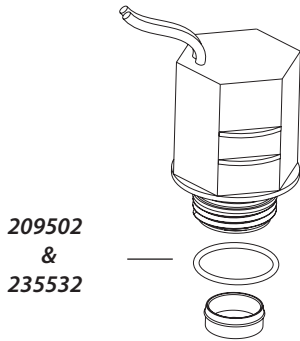

DV SOLENOID - 208588-01

**CP / CPF / JTV / APAS / DAS / ASVF
B60599**

UNIVERSAL KIT - 206920-01

Used on
E / EA / EF / EFA / G / PE / EP Valves
DR Rotors

E-Z BLEED KIT - 209532-02

Used on
PGA / PEB / PESB / GB / EFB-CP Valves

B TO A SOLENOID ADAPTER - B31800

Used on
PGA / PEB / PESB / GB /
EFB-CP / BPE / BPES Valves

**K-7 CONVERSION KIT - 203671
(ITT SOLENOID REPLACEMENT)**

Used on
61000 Series Valves
EAV / EGV / ETV Valves

Note: Part numbers enclosed in brackets () are not available individually, but may be sold in assemblies or kits.