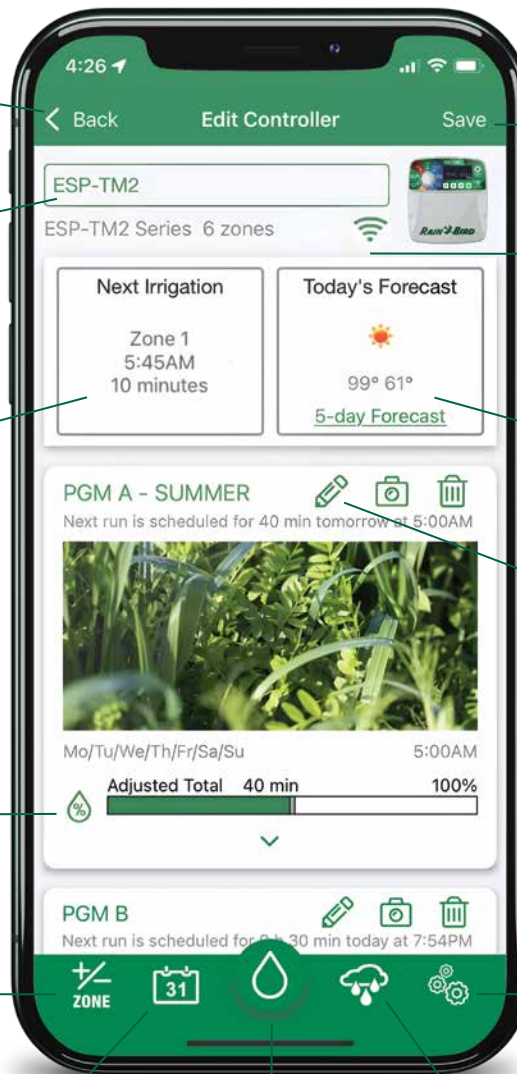

The Rain Bird Mobile App

Return to Login Screen

Send access invitations, add/remove controllers, or view all controllers

Edit Timer Name

Change the designated name of the timer.

Next Scheduled Event

View Zone, Start Time and Run Time of the next scheduled irrigation event.

Seasonal Adjust %

View automatic seasonal watering adjustment

Add/Remove Zone

Click to add or remove a Zone from the schedule

Calendar View of Watering Schedule

View the watering schedule in convenient calendar form

Manually Water Zone

Choose a Zone to start watering immediately

Manual Water Delay

Up to 14 day delay