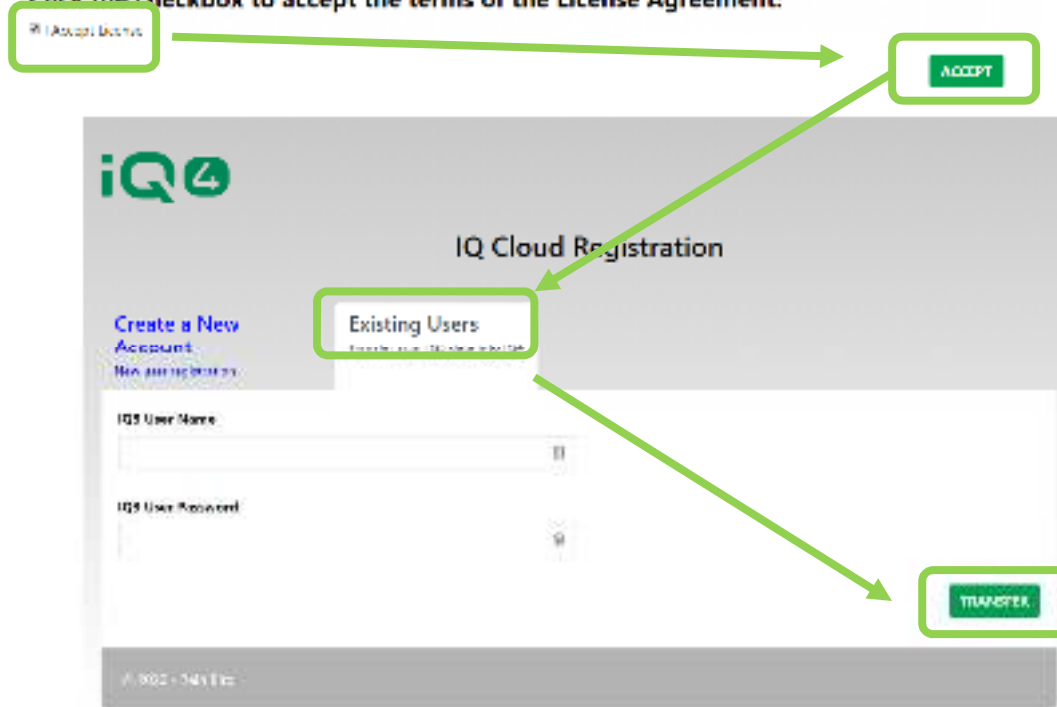

Click the checkbox to accept the terms of the License Agreement:

- **Trasferimento**

- **Selezionare:**

- **Existing Users (Utente esistente) (utente IQ3 da trasferire a IQ4)**