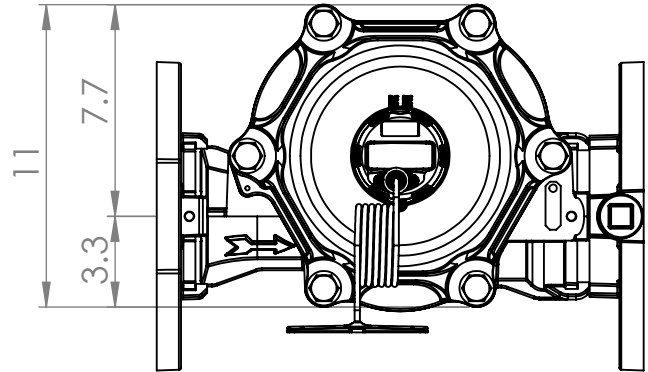

6" AWWA  
round  
flanges

cable length: 5'

R0.5 min.

8 x  $\phi$ 0.89

$\phi$ 9.5

$\phi$ 11.25

1" NPT  
test port

## ICWM SERIES WATER METERS

MODEL ICWM600S