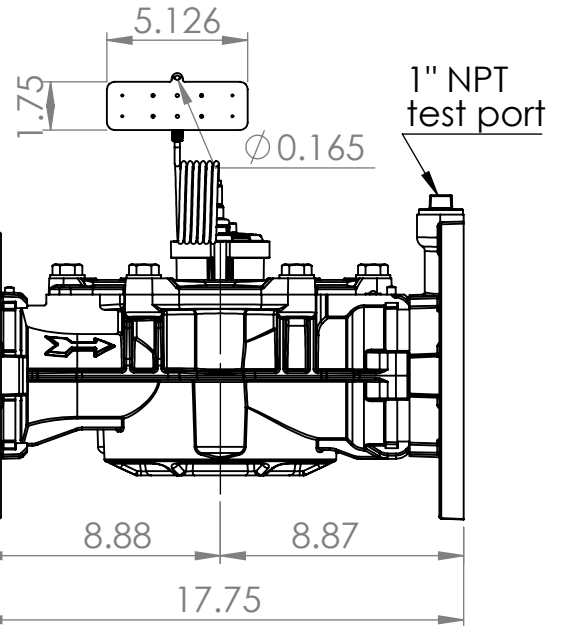

6" AWWA  
round  
flanges

cable length: 5'

R0.5 min.

8 x  $\phi$ 0.89

$\phi$ 9.5

$\phi$ 11.25

1" NPT  
test port

## ICWM SERIES WATER METERS

MODEL ICWM600S