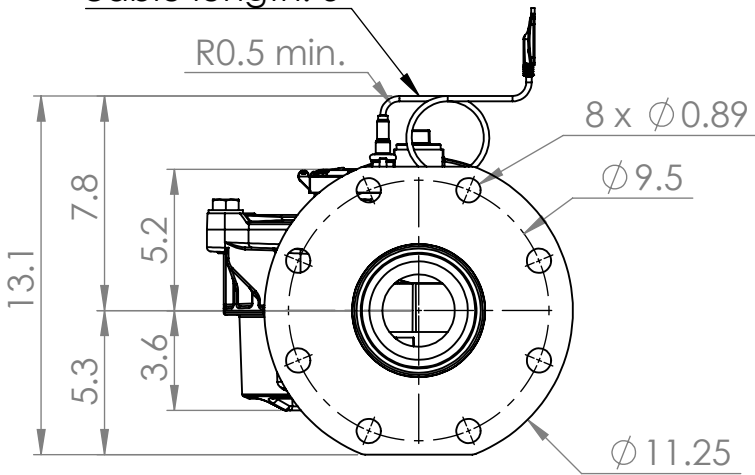

6" AWWA  
round  
flanges

cable length: 5'

R0.5 min.

8 x  $\phi$ 0.89

$\phi$ 9.5

$\phi$ 11.25

1" NPT  
test port

## ICWM SERIES WATER METERS

MODEL ICWM600S