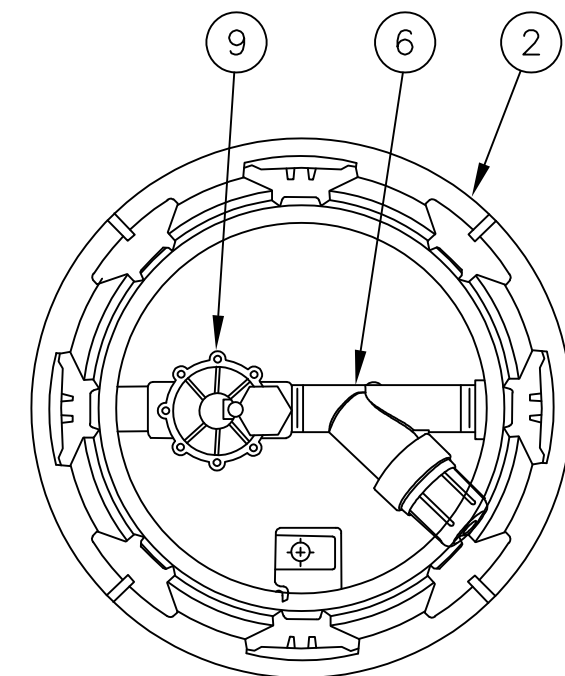

SIDE VIEW

- ① FINISH GRADE
- ② ROUND VALVE BOX WITH COVER:
RAIN BIRD VB-10RND
- ③ WATERPROOF CONNECTION:
RAIN BIRD DB SERIES
- ④ VALVE ID TAG
- ⑤ 30-INCH LINEAR LENGTH OF WIRE,
COILED
- ⑥ PRESSURE REGULATING FILTER:
RAIN BIRD PRF-075-RBY
(INCLUDED IN XCZ-075-PRF KIT)
- ⑦ PVC SCH 40 FEMALE ADAPTOR
- ⑧ LATERAL PIPE
- ⑨ REMOTE CONTROL VALVE:
RAIN BIRD LVF-075 (INCLUDED IN
XCZ-075-PRF KIT)
- ⑩ PVC SCH 40 ELL
- ⑪ PVC SCH 80 NIPPLE (LENGTH AS
REQUIRED)
- ⑫ PVC SCH 80 NIPPLE (2-INCH
LENGTH, HIDDEN) AND PVC SCH 40
ELL)
- ⑬ PVC SCH 40 TEE OR ELL
- ⑭ PVC MAINLINE
- ⑮ 3-INCH MINIMUM DEPTH OF
3/4-INCH WASHED GRAVEL

TOP VIEW

**XCZ-075-PRF 3/4" CONTROL
ZONE KIT IN ROUND VALVE BOX**

D

N.T.S.

OPTION 2

1-25-10