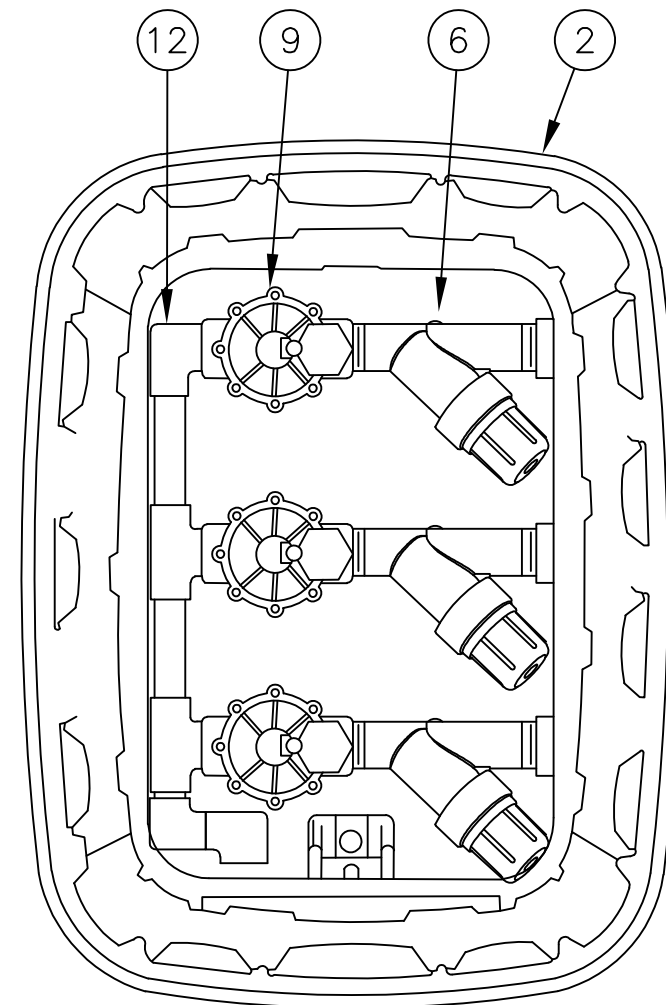

SIDE VIEW

- ① FINISH GRADE
- ② STANDARD VALVE BOX WITH COVER:  
RAIN BIRD VB-STD
- ③ WATERPROOF CONNECTION:  
RAIN BIRD DB SERIES
- ④ VALVE ID TAG
- ⑤ 30-INCH LINEAR LENGTH OF WIRE,  
COILED
- ⑥ PRESSURE REGULATING FILTER:  
RAIN BIRD PRF-075-RBY (INCLUDED  
IN XCZ-075-PRF KIT)
- ⑦ PVC SCH 40 FEMALE ADAPTOR
- ⑧ LATERAL PIPE
- ⑨ REMOTE CONTROL VALVE:  
RAIN BIRD LVF-075 (INCLUDED IN  
XCZ-075-PRF KIT)
- ⑩ PVC SCH 40 TEE OR ELL TO MANIFOLD
- ⑪ 3-INCH MINIMUM DEPTH OF 3/4-INCH  
WASHED GRAVEL
- ⑫ MANIFOLD PIPE AND FITTINGS

TOP VIEW

**XCZ-075-PRF 3/4" CONTROL  
ZONE KIT IN SQUARE VALVE BOX**

**D**

N.T.S.

**OPTION 1**

1-25-10