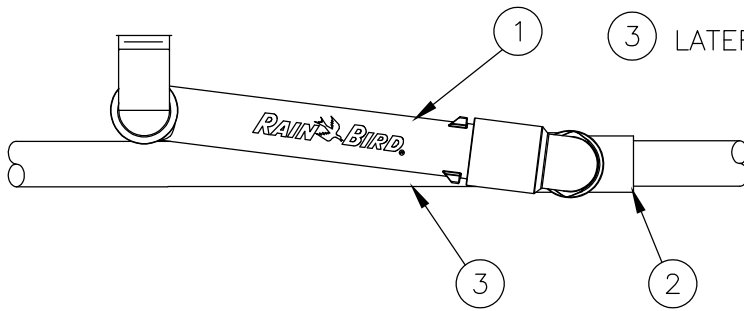

- ① PRE-FABRICATED PVC SWING JOINT,  
3/4" MALE NPT X 3/4" MALE NPT,  
12" LONG: RAIN BIRD TSJ-12075
- ② PVC SCH 40 TEE OR ELL
- ③ LATERAL PIPE

D

PRE-FABRICATED SWING JOINT  
RAIN BIRD TSJ-12075

N.T.S.

5-27-10