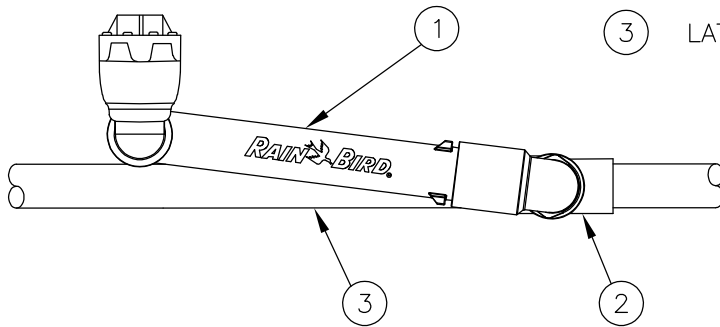

- ① PRE-FABRICATED PVC SWING JOINT, 1" MALE NPT X 1" MALE NPT, 12" LONG: RAIN BIRD TSJ-100-PRS (70 PSI PRESSURE REGULATION)
- ② PVC SCH 40 TEE OR ELL
- ③ LATERAL PIPE

D

PRE-FABRICATED SWING JOINT WITH PRS  
N.T.S. RAIN BIRD TSJ-100-PRS