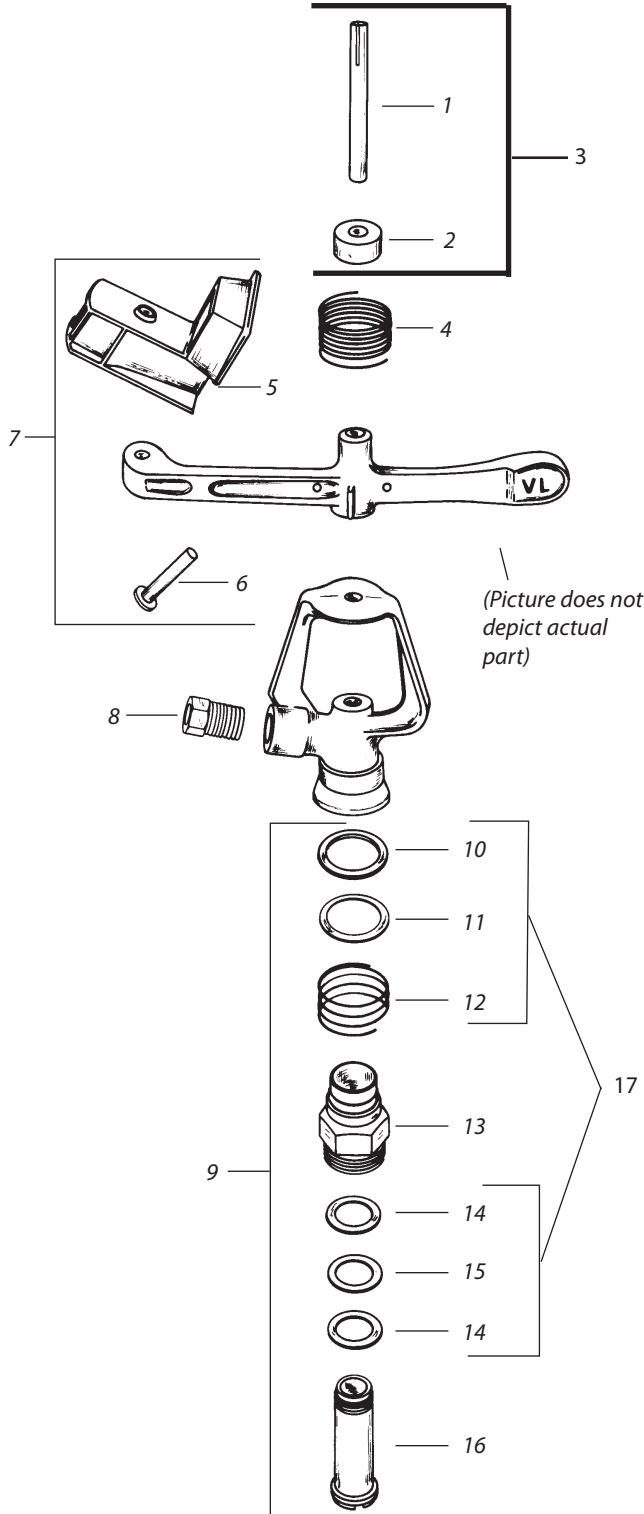

14VH

Ref.	Part Description	14VH
UPPER ASSEMBLY		
3	Fulcrum Kit	177416
1	Fulcrum Pin	(100793)
2	Arm Hood	(117360)
7	Arm Spring Assembly	177521
4	Arm Spring	(100172)
5	Wedge	(111188)
6	Wedge Pin	(116046)
NOZZLES (Specify nozzle size when ordering)		
8	Straight Bore	105780xx
BEARING ASSEMBLY		
9	Bearing Assembly (H Style)	177535
10	Top Seal Washer (Black)	(104183)
11	Metal Top Seal Washer	(100280)
12	Bearing Spring	(105431)
13	Bearing Sleeve (Brass)	177510
14	Bearing Washer (2) (Black)	(104181)
15	Wear Washer	(104696)
16	Bearing Nipple	177516
17	Bearing Washer Kit	177536
10	Top Seal Washer (Black)	(104183)
11	Metal Top Seal Washer	(100280)
12	Bearing Spring	(105431)
14	Bearing Washer (2) (Black)	(104181)
15	Wear Washer	(104696)

Note: Part numbers enclosed in brackets () are not available individually, but may be sold in assemblies or kits.