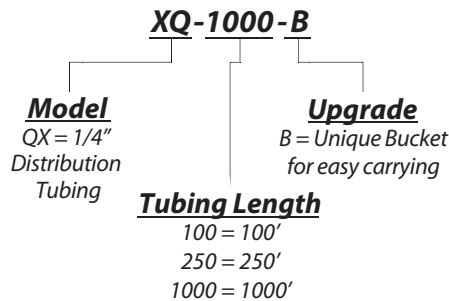

How to Specify/Order

XERIGATION FRICTION LOSS CHART

1/4 inch Landscape Dripline			
Size ID		0.25	0.17
Flow GPH	Flow GPM	Velocity FPS	PSI Loss
1	0.02	0.24	0.12
2	0.03	0.47	0.44
3	0.05	0.71	0.93
4	0.07	0.94	1.58
5	0.08	1.18	2.38
6	0.10	1.41	3.34
7	0.12	1.65	4.44
8	0.13	1.88	5.69
9	0.15	2.12	7.07
10	0.17	2.36	8.59
15	0.25	3.53	18.19
19	0.32	4.48	28.17
20	0.33	4.71	30.98
21	0.35	4.95	33.91
25	0.42	5.89	46.81
30	0.50	7.07	65.59
35	0.58	8.25	87.24
40	0.67	9.42	111.68
45	0.75	10.60	138.87
50	0.83	11.78	168.76
55	0.92	12.96	201.30
60	1.00	14.13	236.45
65	1.08	15.31	274.19

Model Number	Part Number	Description	Sell Qty	Pallet Qty
XQ100	X33010	XQ 1/4" POLYETHYLENE DISTRIBUTION TUBING 100FT	10	160
XQ250	X33025	XQ 1/4" POLYETHYLENE DISTRIBUTION TUBING 250FT	4	96
XQ1000	X33100	XQ 1/4" POLYETHYLENE DISTRIBUTION TUBING 1000FT	1	32
XQ1000B	X33101	XQ 1/4" POLYETHYLENE DISTRIBUTION TUBING 1000FT IN BUCKET	1	32