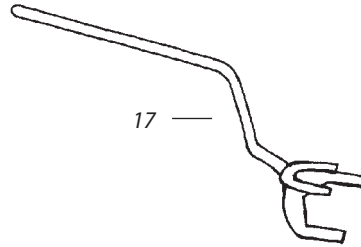

Note: Part numbers enclosed in brackets ( ) are not available individually, but may be sold in assemblies or kits.