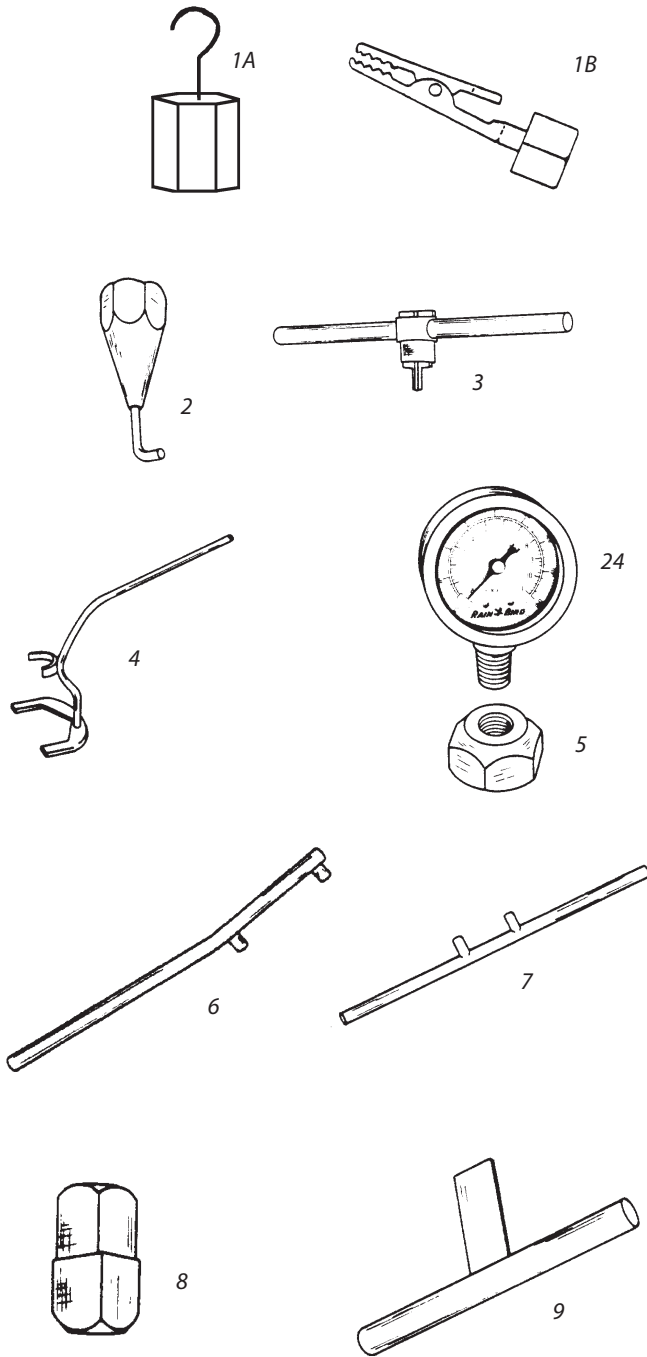

ACCESSORIES - TOOLS

Ref.	Description	Part Number
1A	41000, Arm Weight, 21/31	(A90900)
1A	41008, Arm Weight, 29B/30/35	A90908
1B	41009, Arm Weight, 37, 5055	(A90909)
1A	41010, Arm Weight, 41-51	(A90910)
1A	41011, Arm Weight, 6060	(A90911)
1B	41015, Arm Weight, 4045	(A90915)
2	41017, Pitot Tube	A90917
3	41019, Universal Bearing Wrench	A90919
4	41045, Installation Wrench, 15111B	A98090
5	41052, Silcock Adaptor	A90952
1B	41054, Arm Weight, 27	(A90954)
6	42001, Spanner Wrench, 21-51	B41801
7	42005, Body Wrench, 21-51	B41805
8	42006, Bearing Nipple Wrench, 21-51	B41806
9	42021, Bearing Nipple Wrench, 81-87	(B41821)
10	42036, WR-15C Wrench, 2600/2800	B41836
1B	42038, Arm Weight, 47/81/87	(B41838)
11	42048, Adaptor Handle	B41848
12	42049, Sytle P Driver	B41849
13	42050, Sytle H Driver	B41850
14	42052, Key, 131/171	B41852
15	42055, WR-16 Wrench, 1600	B41855
16	42064, Installation Wrench, Mini-Paw	B41866
17	42066, Installation Wrench, 40-60	(B41870)
18	42067, Bearing Nipple Wrench, 40-60	B41860
-	42068, Bearing Nipple Wrench, 91/95	(D02205)
-	42069, Body Wrench, 91/95	(D02200)
19	42070, Spanner Wrench, R-70	A49100
20	42071, Nozzle Wrench, R-70	D23310
21	42072, Cover Removal Tool, R-70	B41880
22	46000, Solenoid Wrench	B33003
-	DR-SVK-18", Selector Valve Key	D02221
-	DR-SVK-7", Selector Valve Key	D02215
-	DR-VSIT Seat Insert Tool, DR Series	(D02235)
-	DR-VSRT Seat Removal Tool, DR Series	D02245
-	HUT, Hold Up Tool, 47/51DR	(D02201)
-	HUT, Hold Up Tool, 91/95DR	(D02204)
23	PHG, Pressure Hose & Gage	B33004
24	RBG, Liquid Field Pressure Gauges	D22810
-	SAK-2, System Analysis Kit	A50000
-	Snap Ring Pliers 900/950	D02203
-	Snap Ring Pliers 500/550 700/750	D02236
-	Valve Insertion Tool 500/550 700/750	B41710
-	Valve Insertion Tool 900/950	B41700
-	Selector Service Tool/Key - EAGLE/DR (Orange Tool)	B41720
-	Installation Socket for Top Serviceable Rock Screen	D02237