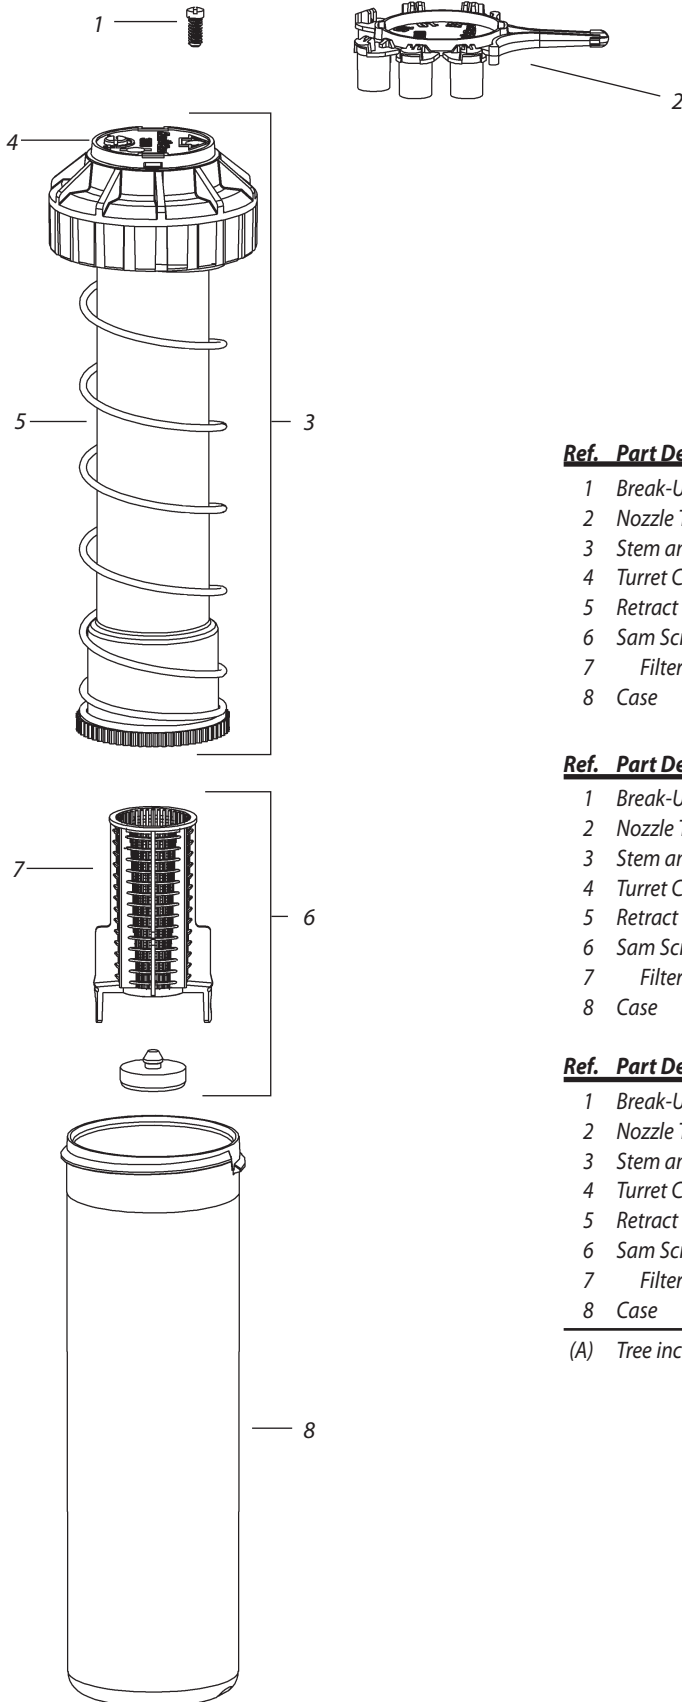

3504-PC / 3500-S-PC

Ref.	Part Description	3504 PC	3504-PC-N
1	Break-Up Screw	(114210)	(114210)
2	Nozzle Tree (A)	Y03500	Y03500
3	Stem and Cover Assembly	(171150)	(171150)
4	Turret Cap	(170977-01)	(170977-02)
5	Retract Spring	(170973)	(170973)
6	SAM Screen Assembly	-	-
7	Filter Screen	172770	172770
8	Case	(170970)	(170970)

Ref.	Part Description	3504-PC-SAM	3504-PC-SAM-N
1	Break-Up Screw	(114210)	(114210)
2	Nozzle Tree (A)	Y03500	Y03500
3	Stem and Cover Assembly	(171150)	(171150)
4	Turret Cap	(170977-03)	(170977-04)
5	Retract Spring	(170973)	(170973)
6	SAM Screen Assembly	172778	172778
7	Filter Screen	-	-
8	Case	(170970)	(170970)

Ref.	Part Description	3500-S-PC	3500-S-PC-SAM
1	Break-Up Screw	(114210)	(114210)
2	Nozzle Tree (A)	Y03500	Y03500
3	Stem and Cover Assembly	(171150-29)	(171150-30)
4	Turret Cap	(170977-01)	(170977-01)
5	Retract Spring	-	(172632)
6	SAM Screen Assembly	(172594)	(172263)
7	Filter Screen	-	-
8	Case	(170973)	(172594)

(A) Tree includes (1) .75, 1.0, 1.5, 2.0, 3.0, and 4.0 nozzle

Note: Part numbers enclosed in brackets ( ) are not available individually, but may be sold in assemblies or kits.