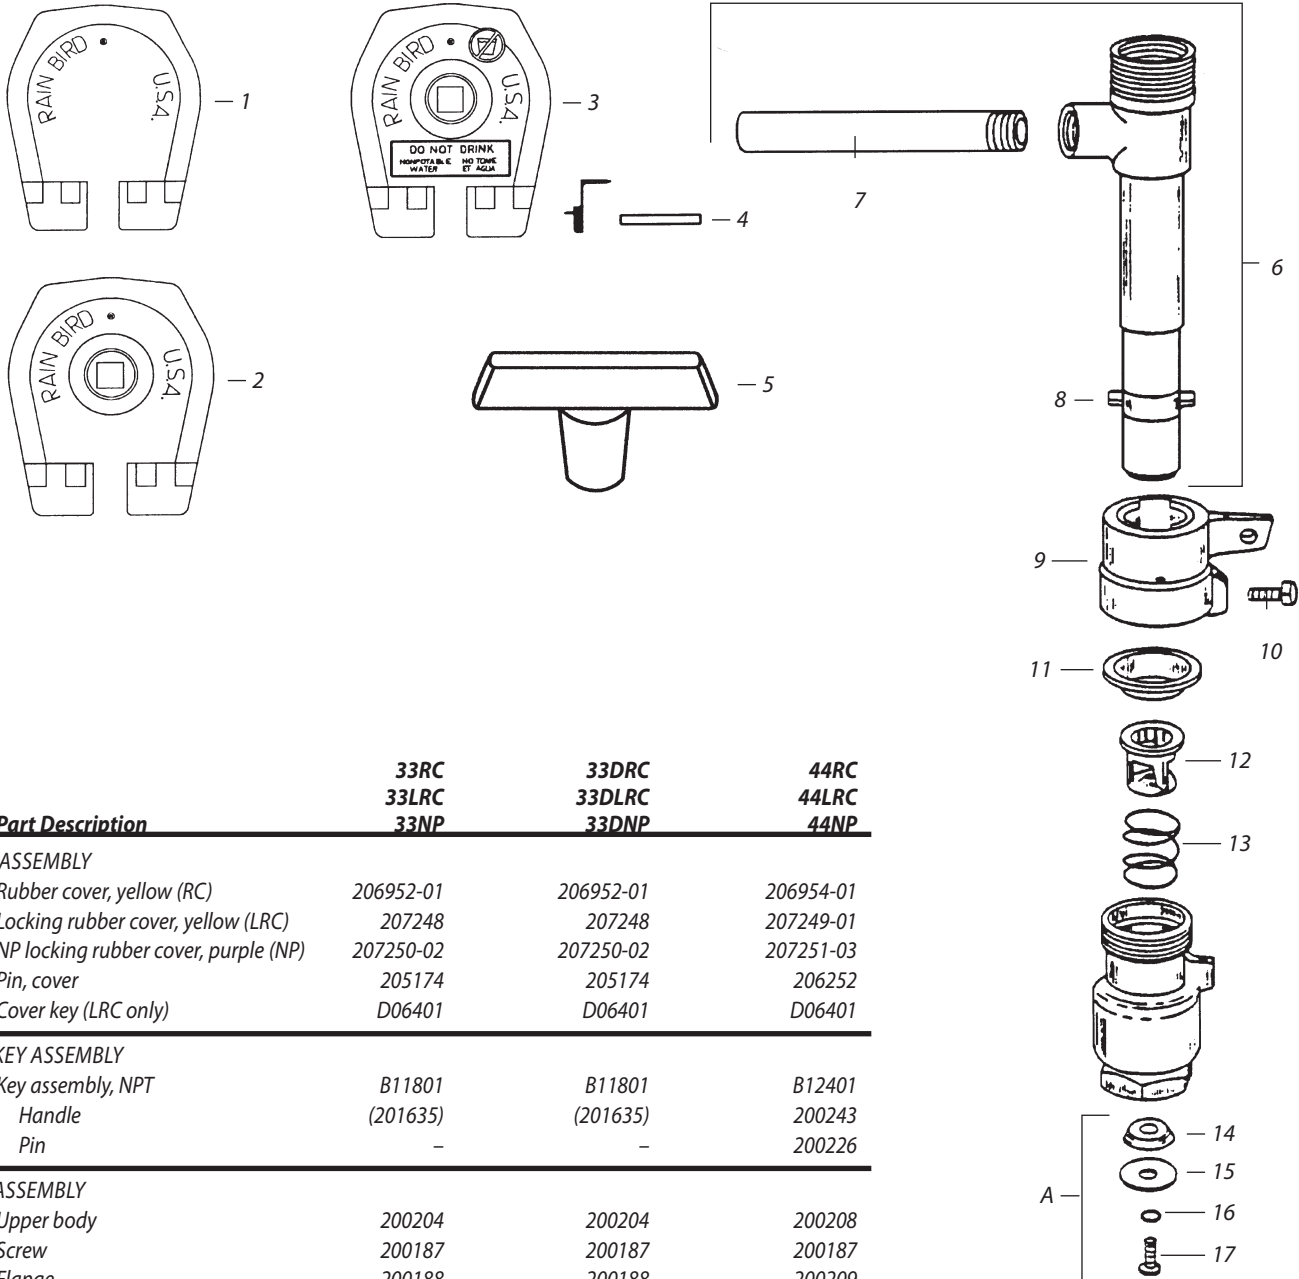

TWO-PIECE QUICK COUPLER VALVES
33 AND 44 SERIES

Ref	Part Description	33RC	33DRC	44RC
		33LRC	33DLRC	44LRC
		33NP	33DNP	44NP
COVER ASSEMBLY				
1	Rubber cover, yellow (RC)	206952-01	206952-01	206954-01
2	Locking rubber cover, yellow (LRC)	207248	207248	207249-01
3	NP locking rubber cover, purple (NP)	207250-02	207250-02	207251-03
4	Pin, cover	205174	205174	206252
5	Cover key (LRC only)	D06401	D06401	D06401
VALVE KEY ASSEMBLY				
6	Key assembly, NPT	B11801	B11801	B12401
7	Handle	(201635)	(201635)	200243
8	Pin	-	-	200226
VALVE ASSEMBLY				
9	Upper body	200204	200204	200208
10	Screw	200187	200187	200187
11	Flange	200188	200188	200209
12	Cage	200503	200503	200210
13	Spring	200502	200502	200211
14	Rubber disc (Buna-N)	200192	200192	(200213)
15	Retainer	200193	200193	(200214)
16	Washer	200194	200194	(200215)
17	Screw	200195	200195	(205806)
A	Repair kit	204146	204146	203747
(33 series includes 12 and 13)				

Note: Part numbers enclosed in brackets () are not available individually, but may be sold in assemblies or kits.