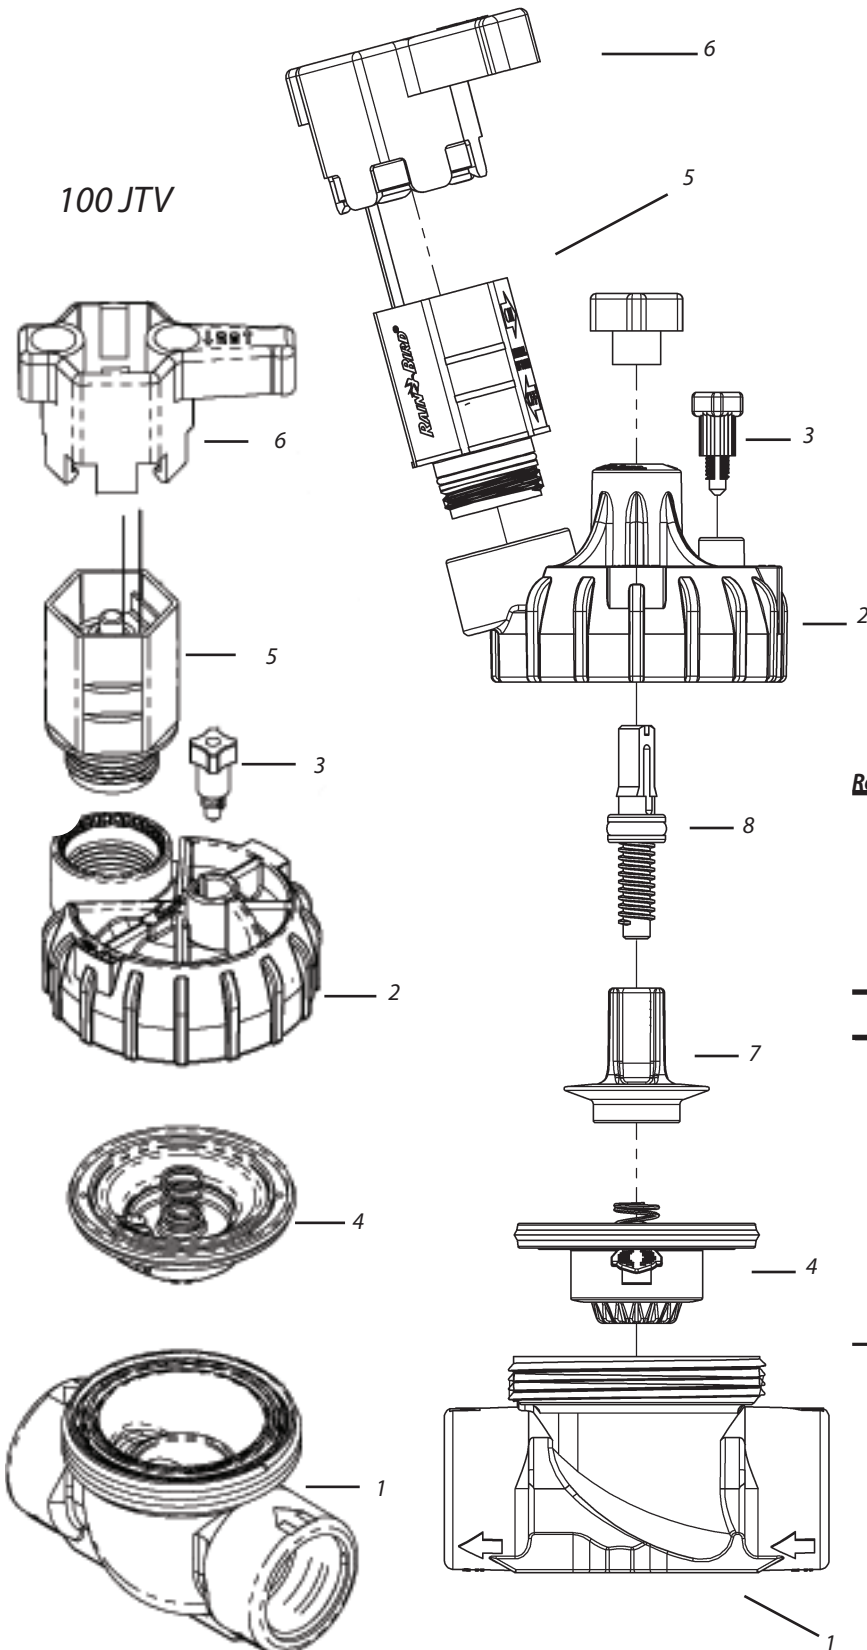

100 JTVF - Flow Control

Ref.	Part Description	JTV/JTVF
1	BODY	
-	NPT	—
-	BSP	—
-	SS	—
-	MM	—
-	MB	—
2	BONNET	
-	Non-Flow Control	—
-	Flow Control	—
3	Screw, Bleed	—
4	Diaphragm Assembly	231771
5	Solenoid Repair Kit	20858801
-	Solenoid O-Ring	—
-	Solenoid Filter	—
6	Handle, Solenoid	—
7	Piston, flow control	—
8	Stem, flow control	—

Note: Part numbers enclosed in brackets ( ) are not available individually, but may be sold in assemblies or kits.