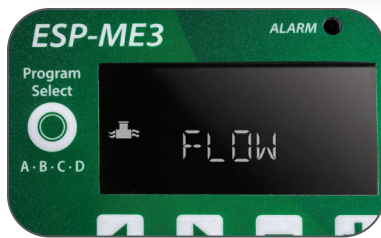

## Simplified Dial Programming

- Large text color-coded dial positions make it easier to understand and explain programming.
- Easy-grip dirt-safe dial for use when digging and testing replacement irrigation parts.
- Matched programming to the ESP-TM2 controller for reduced training.