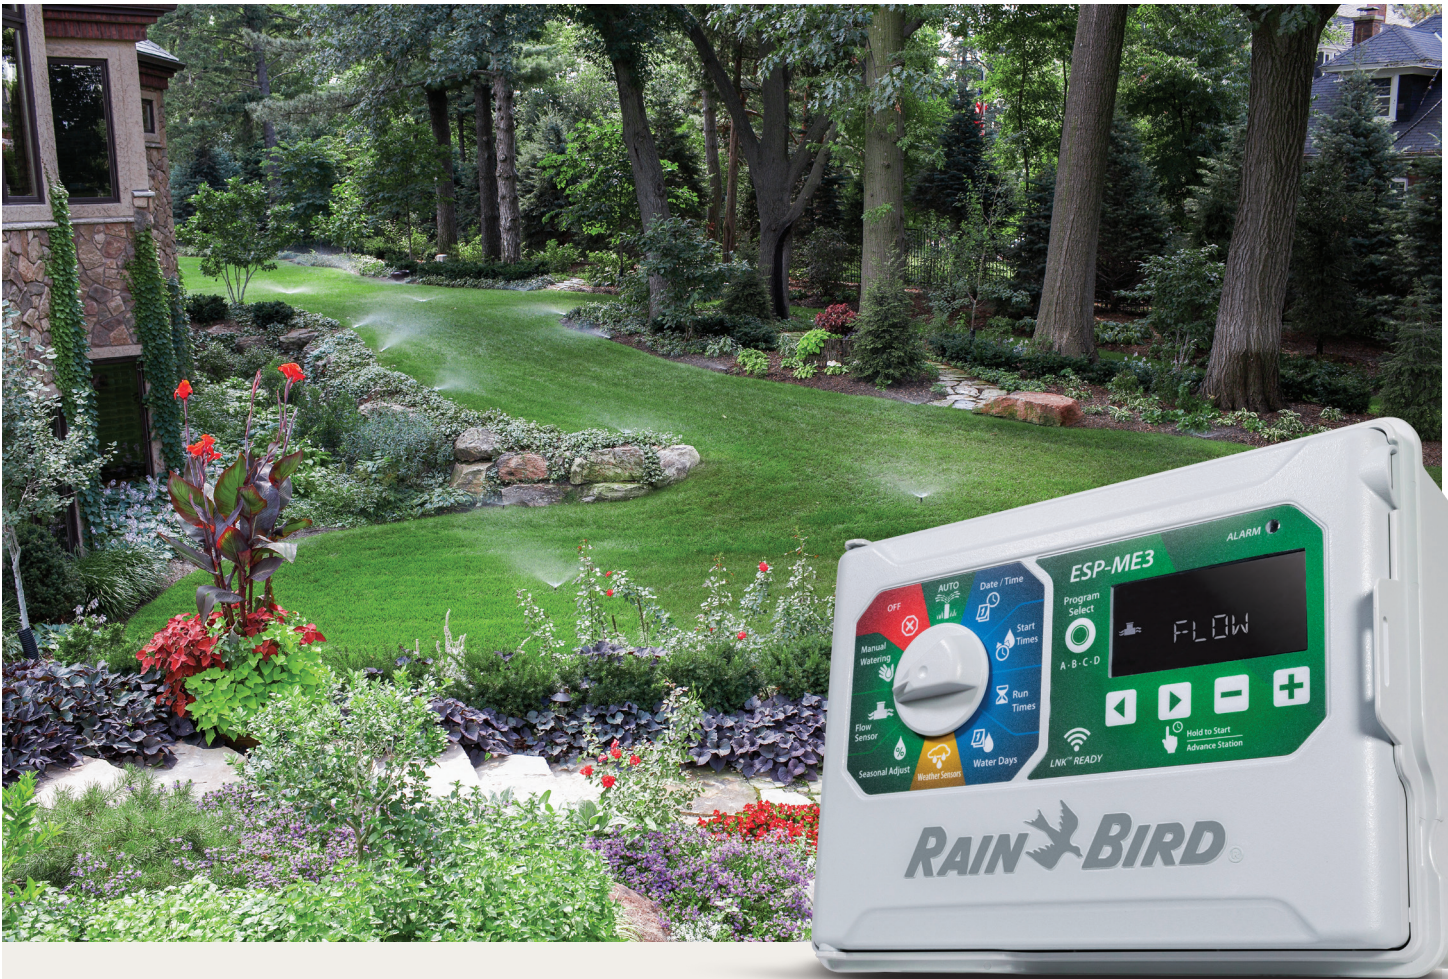

## Advanced Residential Irrigation Control

The ESP-ME3 builds on the station modularity and easy programming of the ESP-Me WiFi ready controller and adds flow sensor compatibility for accessible, reliable system control.

### Powerful Accessories

Smart weather adjustments and flow monitoring available through the LNK2 WiFi module and a wired flow sensor.

### Simple to Use

Reduced dial positions and a back-lit screen make programming at the controller easy to understand and explain.

## Easy to Read Screen

- Back-lit for easy reading in dark garages or sheds.
- Large 3" size with scrolling words and simple icons for fast recognition.