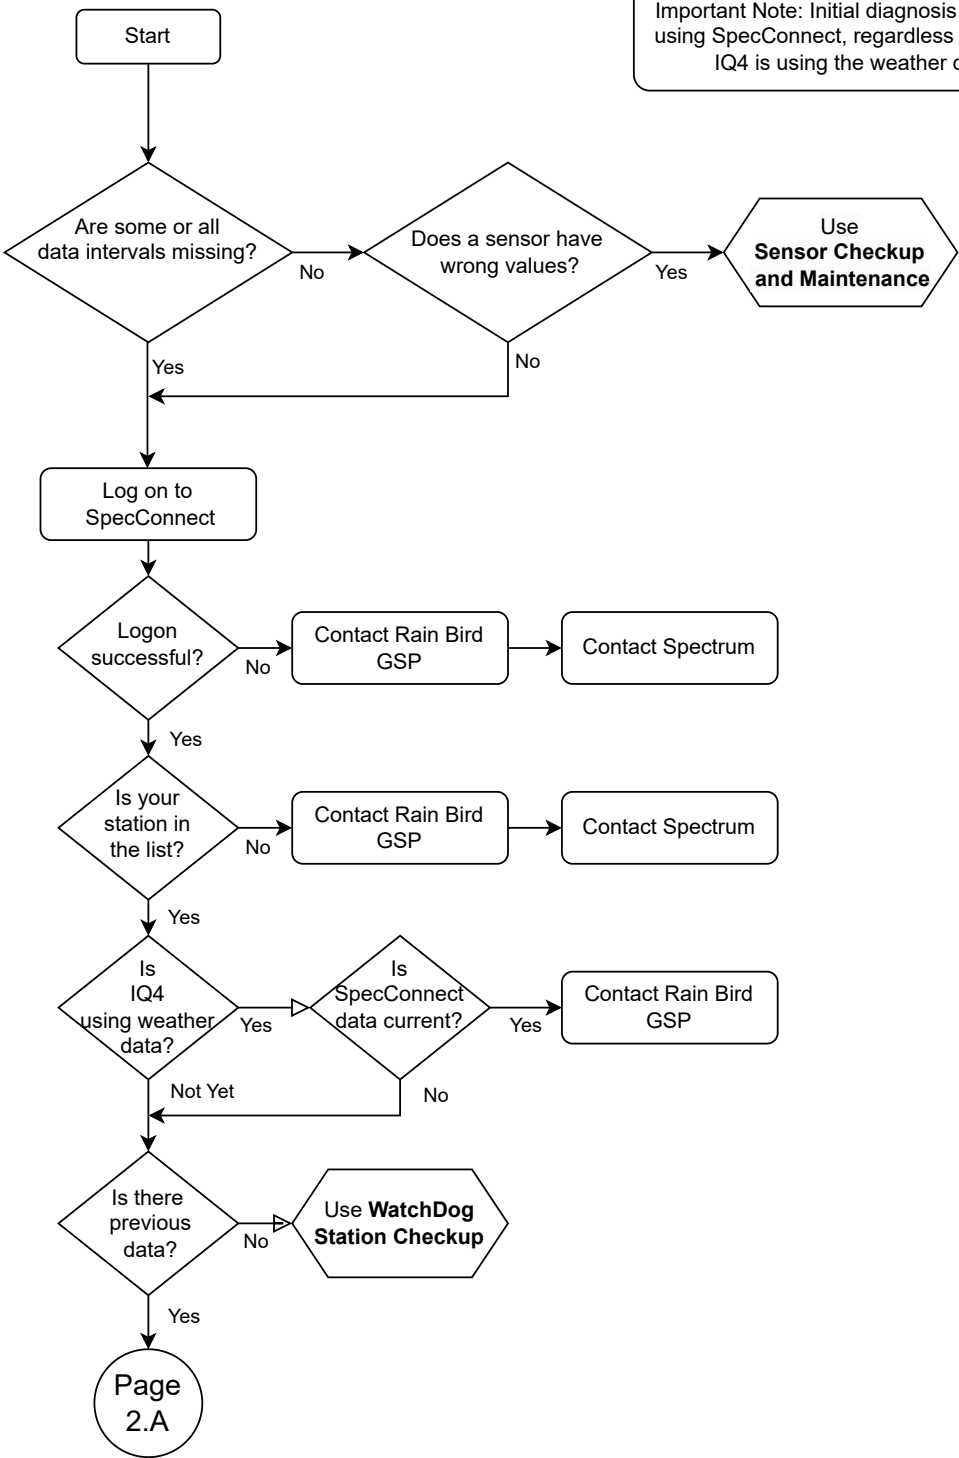

WatchDog Weather Station - Diagnostic Flow

Important Note: Initial diagnosis is all done using SpecConnect, regardless of whether IQ4 is using the weather data.

WatchDog Weather Station - Diagnostic Flow