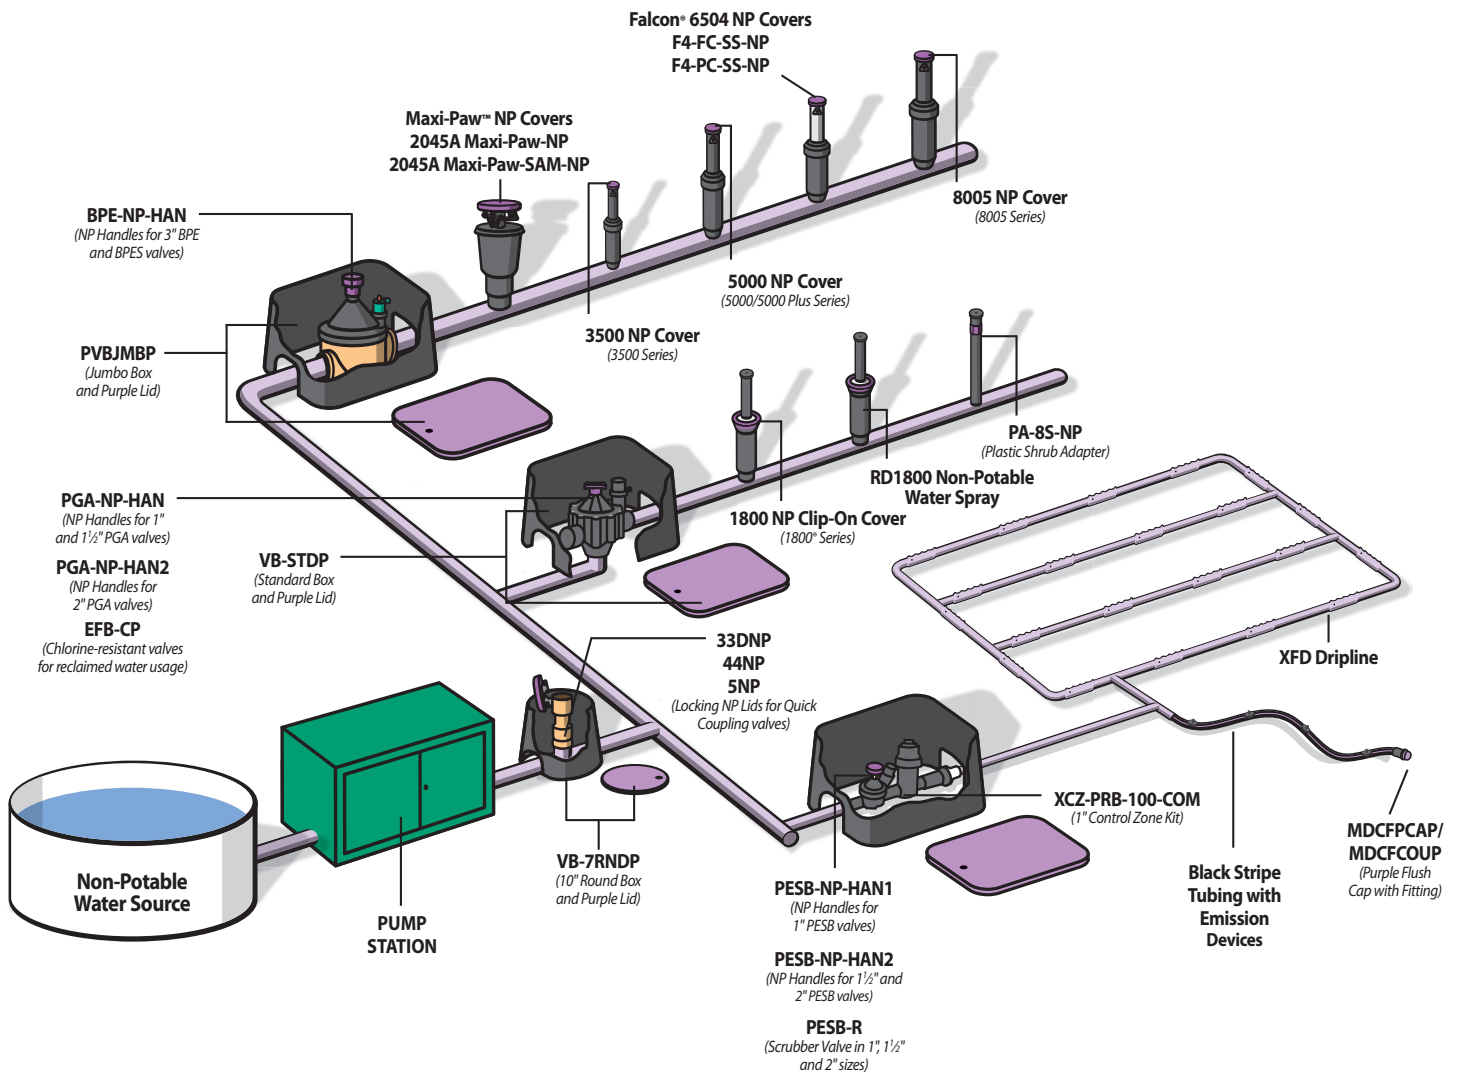

XF Series Dripline

Product

XFD Series Dripline
XFS Subsurface Dripline

XBS Black Stripe Tubing Use with Emission Devices

Product

XBS500P ½" Tubing
XBS075500P ¾" Tubing

LEED® and Rain Bird Non-Potable Products List

Purple Covers (Grates) for RWS Series

Product
[RWS-GRATE-P](#)

PVB Professional Series Valve Boxes

Product
[PVB6RNDP \(6" Round Black Body & Overlapping Purple Lid\)](#)
[PVB10RNDP \(10" Round Black Body & Overlapping Purple Lid\)](#)
[PVBSTDP \(12" Standard Purple Body & Drop-in Purple Lid\)](#)
[PVBJMBP \(12" Purple Body & Drop-in Purple Lid\)](#)
[PVBJMBEXTP \(6" Purple Body Extension & Overlapping Purple Lid\)](#)

VB Specification Series Valve Boxes

Product
[VB-7RNDP \(7" Round Box & Purple Lid\)](#)
[VB-STDP \(Standard Box & Purple Lid\)](#)
[VB-JMBP \(Jumbo Box & Purple Lid\)](#)

LEED® and Rain Bird

Anatomy of a Non-Potable Water Irrigation System*