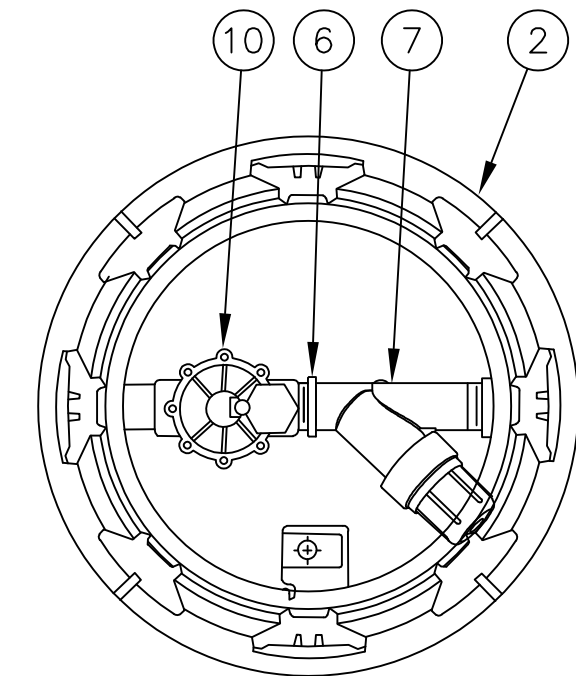

SIDE VIEW

- ① FINISH GRADE
- ② ROUND VALVE BOX WITH COVER:
RAIN BIRD VB-10RND
- ③ WATERPROOF CONNECTION:
RAIN BIRD DB SERIES
- ④ VALVE ID TAG
- ⑤ 30-INCH LINEAR LENGTH OF WIRE,
COILED
- ⑥ 1" X 3/4" REDUCING COUPLING
(INCLUDED IN XCZ-100-PRF KIT)
- ⑦ PRESSURE REGULATING FILTER:
RAIN BIRD PRF-075-RBY (INCLUDED
IN XCZ-LF-100-PRF KIT)
- ⑧ LATERAL PIPE
- ⑨ PVC SCH 40 FEMALE ADAPTOR OR
REDUCER
- ⑩ REMOTE CONTROL VALVE:
RAIN BIRD LRV-100 (INCLUDED IN
XCZ-LF-100-PRF KIT)
- ⑪ PVC SCH 40 ELL
- ⑫ PVC SCH 80 NIPPLE (LENGTH AS
REQUIRED)
- ⑬ PVC SCH 80 NIPPLE (2-INCH LENGTH,
HIDDEN) AND PVC SCH 40 ELL)
- ⑭ PVC SCH 40 TEE OR ELL
- ⑮ PVC MAINLINE
- ⑯ 3-INCH MINIMUM DEPTH OF 3/4-INCH
WASHED GRAVEL

TOP VIEW

**XCZ-LF-100-PRF 1" CONTROL
ZONE KIT IN ROUND VALVE BOX**

D

N.T.S.

OPTION 2

1-25-10