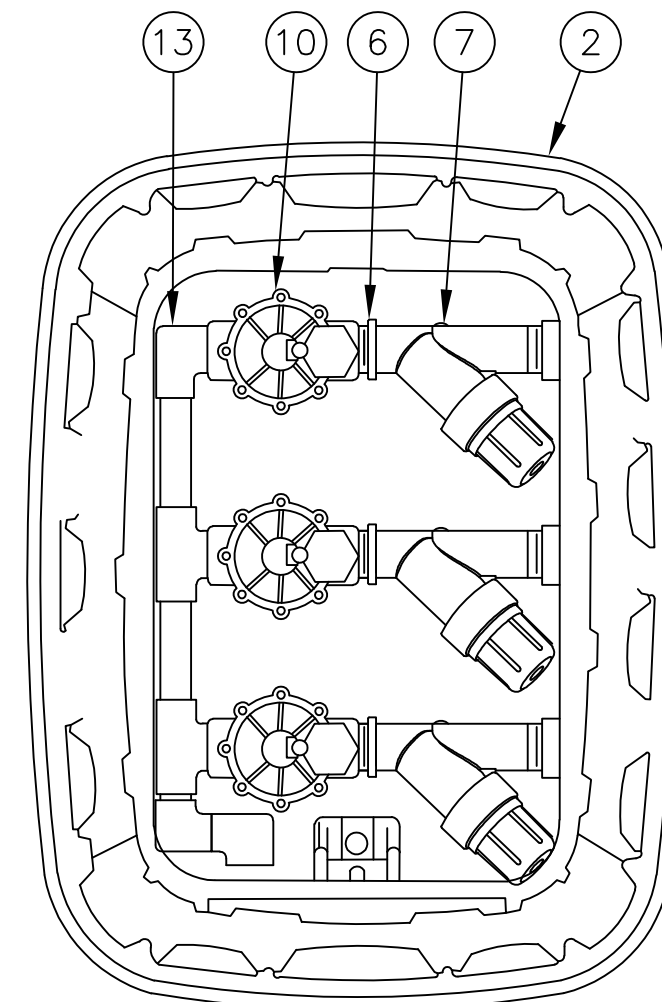

SIDE VIEW

- ① FINISH GRADE
- ② STANDARD VALVE BOX WITH COVER:
RAIN BIRD VB-STD
- ③ WATERPROOF CONNECTION:
RAIN BIRD DB SERIES
- ④ VALVE ID TAG
- ⑤ 30-INCH LINEAR LENGTH OF WIRE,
COILED
- ⑥ 1" X 3/4" REDUCING COUPLING
(INCLUDED IN XCZ-LF-100-PRF KIT)
- ⑦ PRESSURE REGULATING FILTER:
RAIN BIRD PRF-100-RBY (INCLUDED
IN XCZ-LF-100-PRF KIT)
- ⑧ LATERAL PIPE
- ⑨ PVC SCH 40 FEMALE ADAPTOR OR
REDUCER
- ⑩ REMOTE CONTROL VALVE:
RAIN BIRD LRV-100 (INCLUDED IN
XCZ-LF-100-PRF KIT)
- ⑪ PVC SCH 40 TEE OR ELL TO MANIFOLD
- ⑫ 3-INCH MINIMUM DEPTH OF 3/4-INCH
WASHED GRAVEL
- ⑬ MANIFOLD PIPE AND FITTINGS

TOP VIEW

**XCZ-LF-100-PRF 1" CONTROL
ZONE KIT IN SQUARE VALVE BOX**

D

N.T.S.

OPTION 1

1-25-10