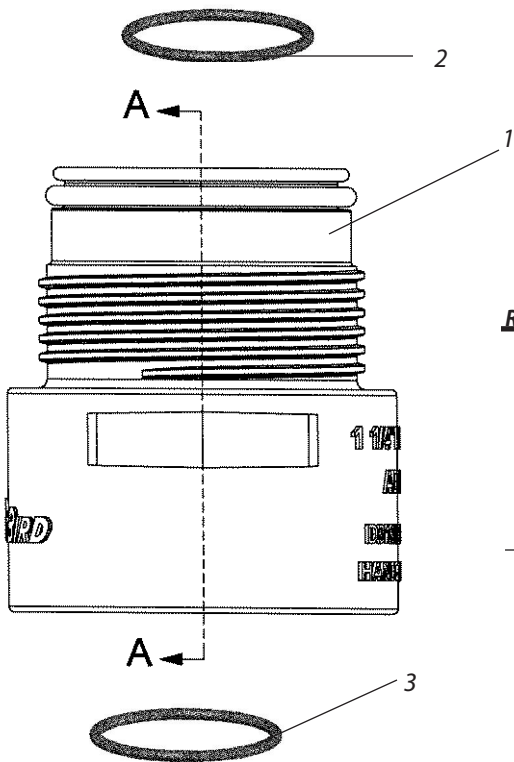

Ref.	Part Description	Qty.	Part No.
1	O-Ring, 900 Bearing Guide	1	212383
2	Universal Hose Adapter	1	-
3	O-Ring, 700 Bearing Guide	1	211242

Ref.	Part Description	Qty.	1.25	1.50
1	1.50" NPT-ACME Adapter	1	-	212846
2	O-Ring As-129 Black	1	-	211872-07
3	O'Ring As-128 Purple	1	-	211872-05
1	1.25" NPT-ACME Adapter	1	212845	
2	O-Ring As-129 Black	1	211872-04	
3	O'Ring As-128 Purple	1	211872-03	

0
0
0

Note: Part numbers enclosed in brackets () are not available individually, but may be sold in assemblies or kits.