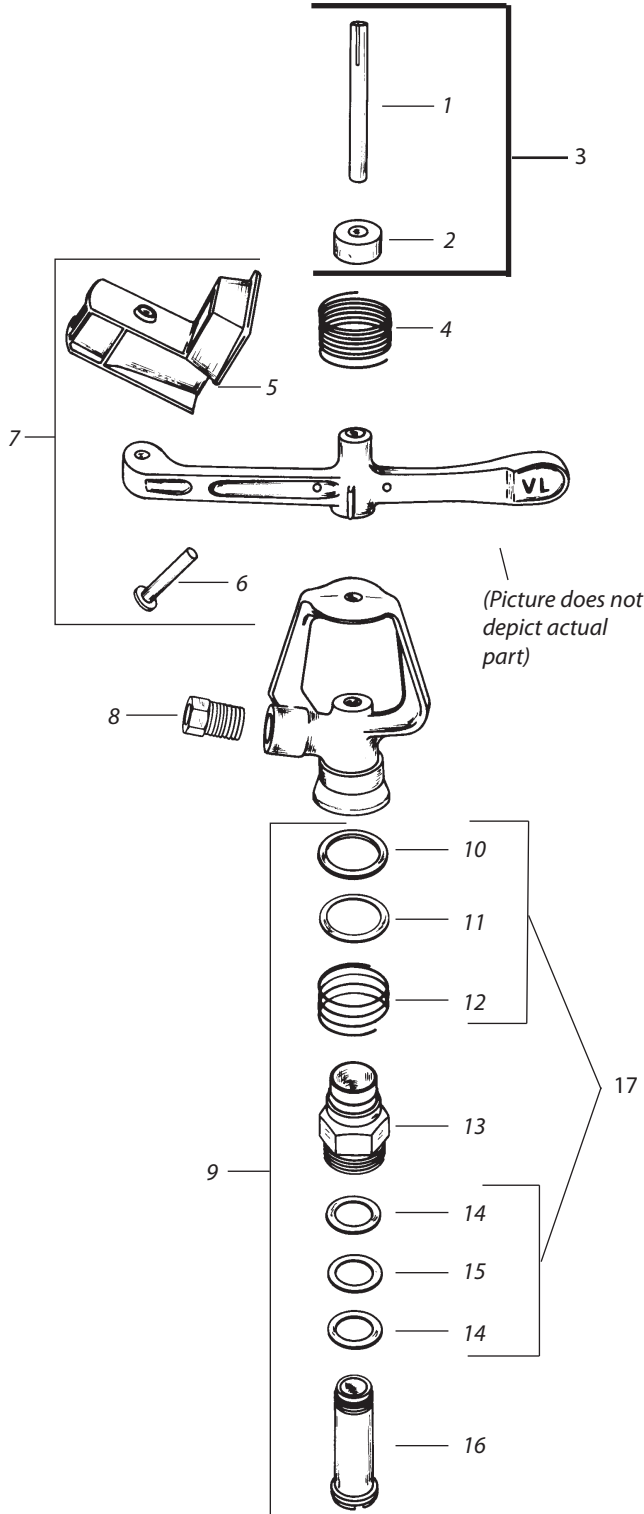

14VH

Ref.	Part Description	14VH
UPPER ASSEMBLY		
3	Fulcrum Kit	177416
1	Fulcrum Pin	(100793)
2	Arm Hood	(117360)
7	Arm Spring Assembly	177521
4	Arm Spring	(100172)
5	Wedge	(111188)
6	Wedge Pin	(116046)
NOZZLES (Specify nozzle size when ordering)		
8	Straight Bore	105780xx
BEARING ASSEMBLY		
9	Bearing Assembly (H Style)	177535
10	Top Seal Washer (Black)	(104183)
11	Metal Top Seal Washer	(100280)
12	Bearing Spring	(105431)
13	Bearing Sleeve (Brass)	177510
14	Bearing Washer (2) (Black)	(104181)
15	Wear Washer	(104696)
16	Bearing Nipple	177516
17	Bearing Washer Kit	177536
10	Top Seal Washer (Black)	(104183)
11	Metal Top Seal Washer	(100280)
12	Bearing Spring	(105431)
14	Bearing Washer (2) (Black)	(104181)
15	Wear Washer	(104696)

Note: Part numbers enclosed in brackets () are not available individually, but may be sold in assemblies or kits.