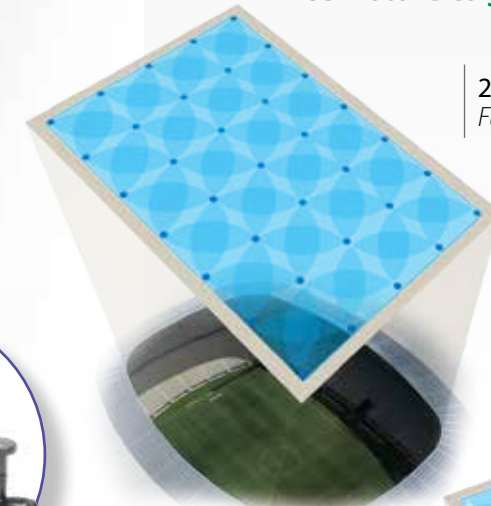

35-Rotor Design vs. 24-Rotor Design

20+15 Rotor Design:
Full, even coverage

6+4 Rotor Design:
Brown spots and dry areas

- Also available:
  24-rotor configuration
  (6 rows of 4 rotors).