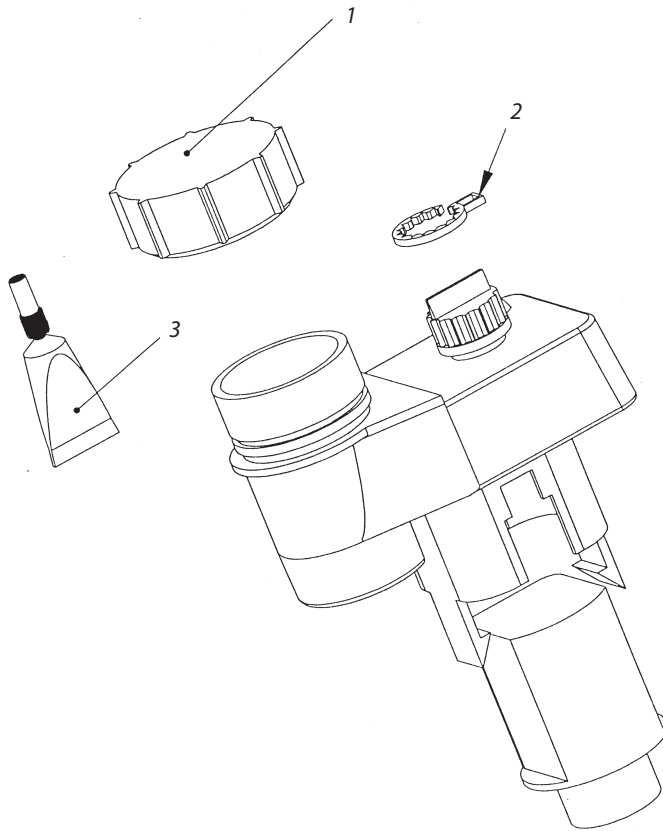

NEW VERSION

Ref	Description	Qty.	Part Number
EASY RAIN		1	K93100
1	Battery Screw-on Cap	1	635083
2	Cycle Indicator	1	635084
3	Grease Tube	1	634542
-	Quick Reference Card	1	635007
-	Instruction Manual	1	635006

* Use 9 volt battery

OLD VERSION

Ref	Description	Qty.	Part Number
EASY RAIN (OLD VERSION)		1	K93005
1	Programming Knob	1	633730
2	Rubber Battery Cover	1	633732
-	Plastic Quick Reference Card	1	634084
-	Instruction Manual	1	(633731)