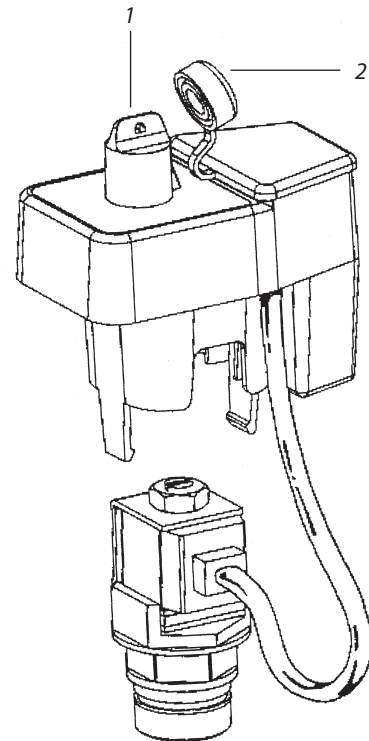

NEW VERSION

Ref	Description	Qty.	Part Number
EASY RAIN		1	K93100
1	Battery Screw-on Cap	1	635083
2	Cycle Indicator	1	635084
3	Grease Tube	1	634542
-	Quick Reference Card	1	635007
-	Instruction Manual	1	635006

* Use 9 volt battery

OLD VERSION

Ref	Description	Qty.	Part Number
EASY RAIN (OLD VERSION)		1	K93005
1	Programming Knob	1	633730
2	Rubber Battery Cover	1	633732
-	Plastic Quick Reference Card	1	634084
-	Instruction Manual	1	(633731)