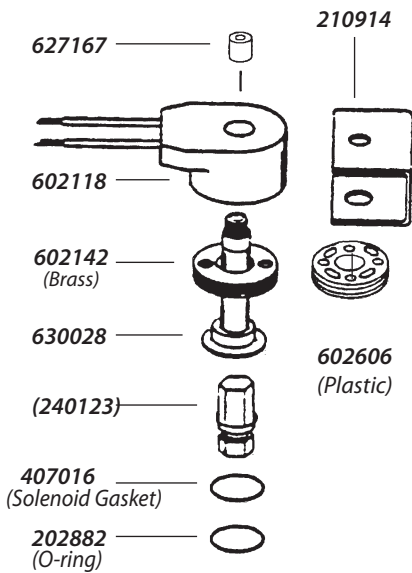

SOLENOIDS

DV SOLENOID - 208588-01

CP / CPF / JTV / APAS / DAS / ASVF B60599

E-Z BLEED KIT - 209532-02

Used on
PGA / PEB / PESB / GB / EFB-CP Valves

B TO A SOLENOID ADAPTER - B31800

Used on
PGA / PEB / PESB / GB /
EFB-CP / BPE / BPES Valves

UNIVERSAL KIT - 206920-01

Used on
E / EA / EF / EFA / G / PE / EP Valves
DR Rotors

K-7 CONVERSION KIT - 203671 (ITT SOLENOID REPLACEMENT)

Used on
61000 Series Valves
EAV / EGV / ETV Valves

Note: Part numbers enclosed in brackets () are not available individually, but may be sold in assemblies or kits.