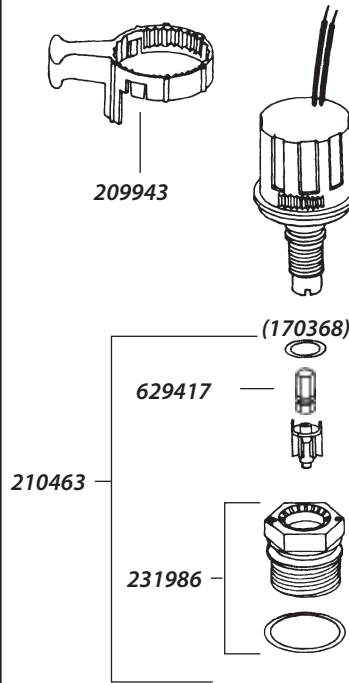

SOLENOIDS

DV SOLENOID - 208588-01

CP / CPF / JTV / APAS / DAS / ASVF B60599

E-Z BLEED KIT - 209532-02

Used on
PGA / PEB / PESB / GB / EFB-CP Valves

B TO A SOLENOID ADAPTER - B31800

Used on
PGA / PEB / PESB / GB /
EFB-CP / BPE / BPES Valves

UNIVERSAL KIT - 206920-01

Used on
E / EA / EF / EFA / G / PE / EP Valves
DR Rotors

K-7 CONVERSION KIT - 203671 (ITT SOLENOID REPLACEMENT)

Used on
61000 Series Valves
EAV / EGV / ETV Valves

Note: Part numbers enclosed in brackets () are not available individually, but may be sold in assemblies or kits.