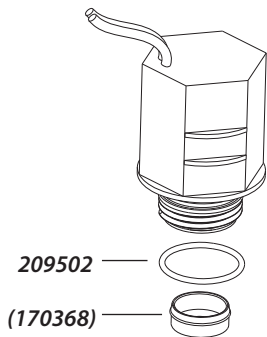

SOLENOIDS

DV SOLENOID - 208588-01

CP / CPF / JTV / APAS / DAS / ASVF B60599

E-Z BLEED KIT - 209532-02

Used on
PGA / PEB / PESB / GB / EFB-CP Valves

B TO A SOLENOID ADAPTER - B31800

Used on
PGA / PEB / PESB / GB /
EFB-CP / BPE / BPES Valves

UNIVERSAL KIT - 206920-01

Used on
E / EA / EF / EFA / G / PE / EP Valves
DR Rotors

K-7 CONVERSION KIT - 203671 (ITT SOLENOID REPLACEMENT)

Used on
61000 Series Valves
EAV / EGV / ETV Valves

Note: Part numbers enclosed in brackets () are not available individually, but may be sold in assemblies or kits.