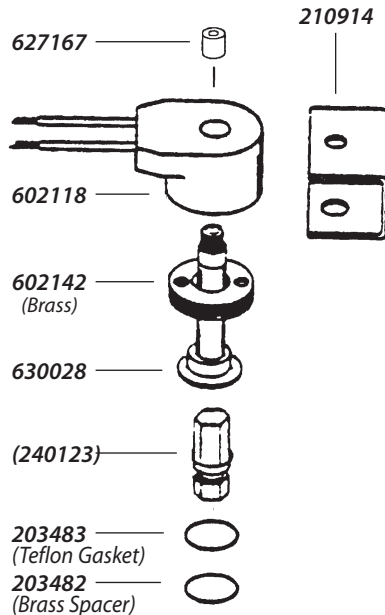

SOLENOIDS

DV SOLENOID - 208588-01

CP / CPF / JTV / APAS / DAS / ASVF B60599

E-Z BLEED KIT - 209532-02

Used on
PGA / PEB / PESB / GB / EFB-CP Valves

B TO A SOLENOID ADAPTER - B31800

Used on
PGA / PEB / PESB / GB /
EFB-CP / BPE / BPES Valves

UNIVERSAL KIT - 206920-01

Used on
E / EA / EF / EFA / G / PE / EP Valves
DR Rotors

K-7 CONVERSION KIT - 203671 (ITT SOLENOID REPLACEMENT)

Used on
61000 Series Valves
EAV / EGV / ETV Valves

Note: Part numbers enclosed in brackets () are not available individually, but may be sold in assemblies or kits.