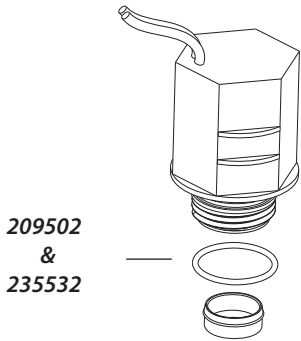

SOLENOIDS

DV SOLENOID - 208588-01

CP / CPF / JTV / APAS / DAS / ASVF B60599

E-Z BLEED KIT - 209532-02

Used on
PGA / PEB / PESB / GB / EFB-CP Valves

B TO A SOLENOID ADAPTER - B31800

Used on
PGA / PEB / PESB / GB /
EFB-CP / BPE / BPES Valves

UNIVERSAL KIT - 206920-01

Used on
E / EA / EF / EFA / G / PE / EP Valves
DR Rotors

K-7 CONVERSION KIT - 203671 (ITT SOLENOID REPLACEMENT)

Used on
61000 Series Valves
EAV / EGV / ETV Valves

Note: Part numbers enclosed in brackets () are not available individually, but may be sold in assemblies or kits.