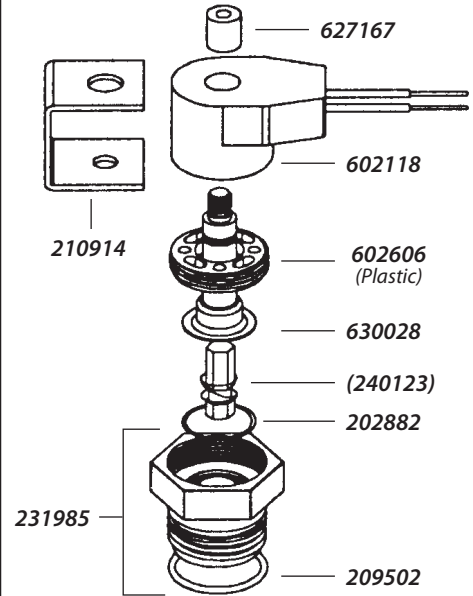

SOLENOIDS

DV SOLENOID - 208588-01

CP / CPF / JTV / APAS / DAS / ASVF B60599

E-Z BLEED KIT - 209532-02

Used on
PGA / PEB / PESB / GB / EFB-CP Valves

B TO A SOLENOID ADAPTER - B31800

Used on
PGA / PEB / PESB / GB /
EFB-CP / BPE / BPES Valves

UNIVERSAL KIT - 206920-01

Used on
E / EA / EF / EFA / G / PE / EP Valves
DR Rotors

K-7 CONVERSION KIT - 203671 (ITT SOLENOID REPLACEMENT)

Used on
61000 Series Valves
EAV / EGV / ETV Valves

Note: Part numbers enclosed in brackets () are not available individually, but may be sold in assemblies or kits.