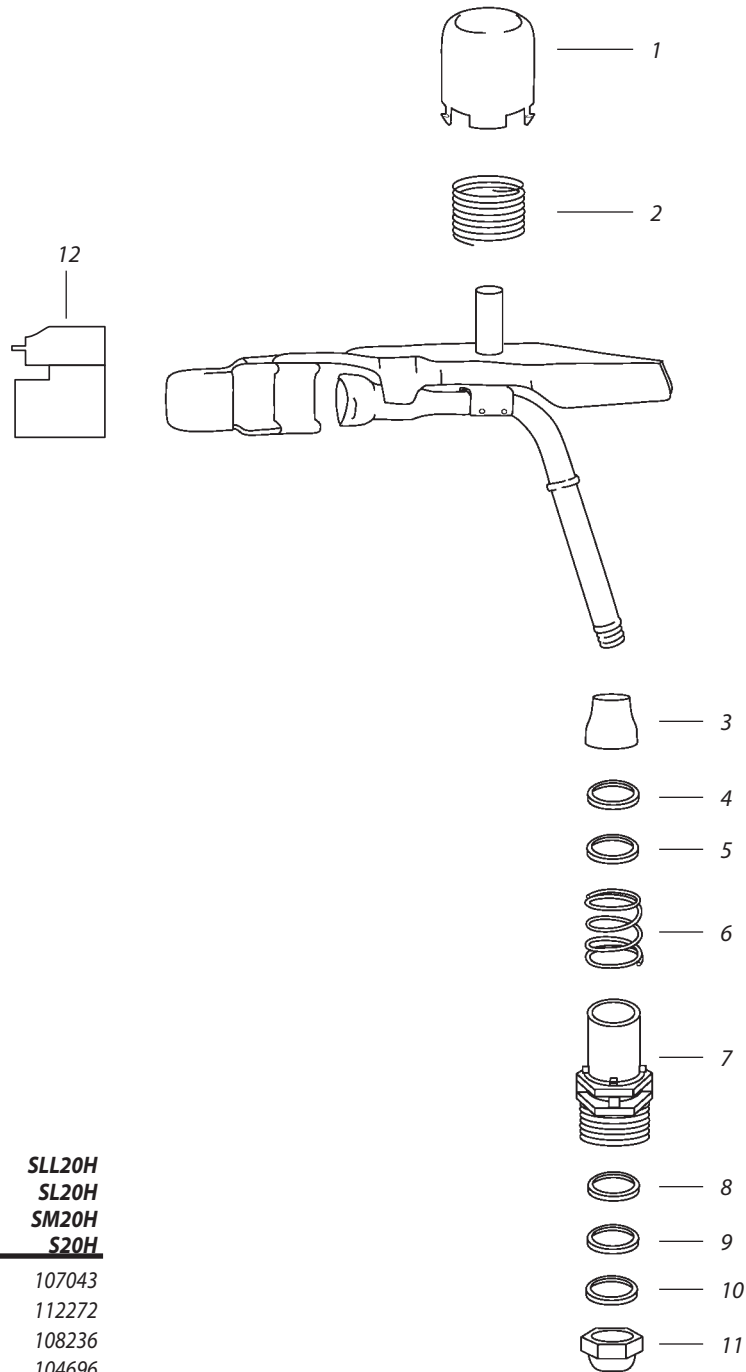

SLL20VH / SL20VH / SM20VH / S20VH

SLL20H / SL20H / SM20H / S20H

Ref.	Part Description	SLL20VH	SL20H
		SL20VH	SL20H
		SM20VH	SM20H
		S20VH	S20H
1	Hood, Spring	107043	107043
2	Spring, Arm	112272	112272
3	Hood, Upthrust	108236	108236
4	Washer, Wear	104696	104696
5	Washer, S.S.	108238	108238
6	Spring, Upthrust	113556	113556
7	Sleeve, Bearing, Molded	108398	108398
8	Washer, Seal	113280	113280
9	Washer, Wear	112100	104696
10	Washer, Bearing	106709	106709
11	Nut, Flange	116050	116050
12	PJ Attachment Strong Drive	112099	-

Note: Part numbers enclosed in brackets ( ) are not available individually, but may be sold in assemblies or kits.