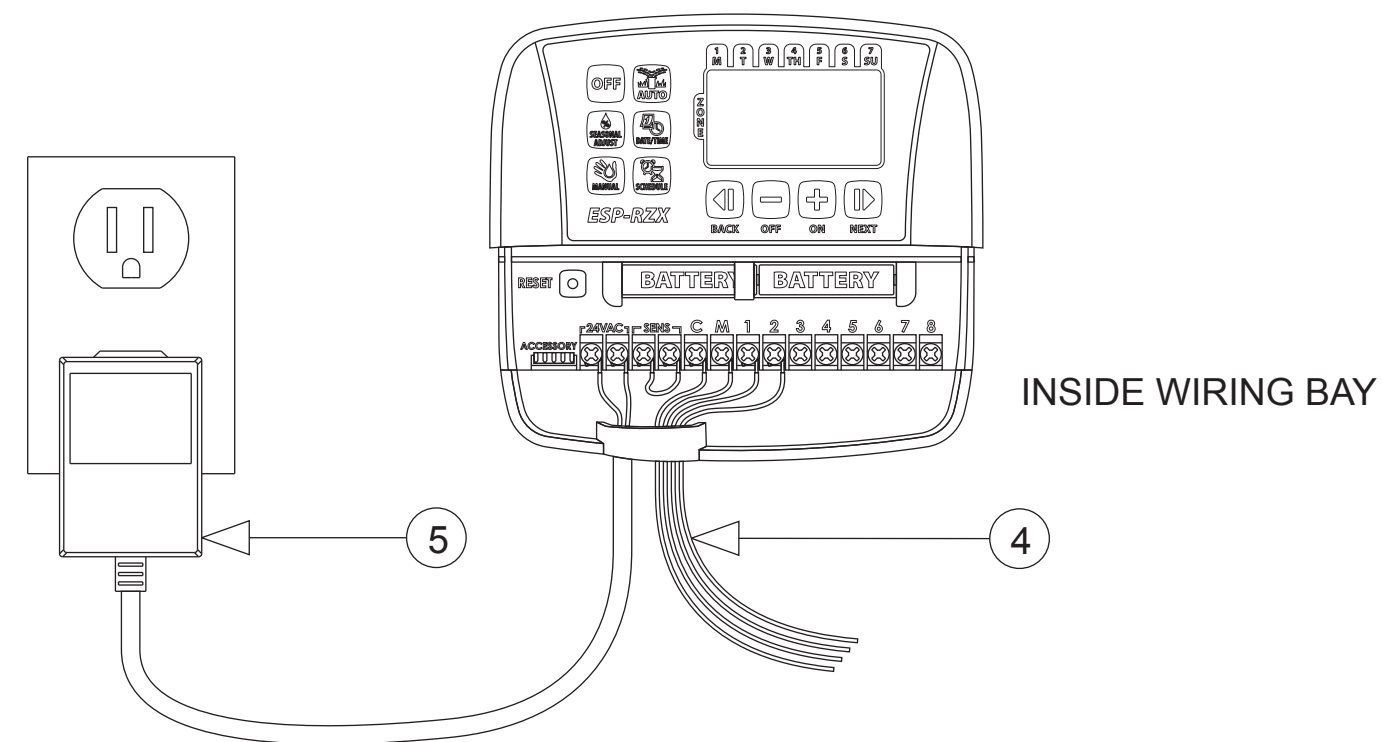

GENERAL NOTES:

- ① RAIN BIRD ESP-RZX INDOOR WALL MOUNT CONTROLLER.
- ② WIRE BAY COVER.
- ③ 3/4-INCH PVC SCH 40 CONDUIT AND FITTINGS.
- ④ WIRES TO REMOTE CONTROL VALVES.
- ⑤ 120 VAC, 60 HZ EXTERNAL PLUG-IN TRANSFORMER.

C ESP-RZX IRRIGATION CONTROLLER  
INDOOR MODEL

6/3/2014  
N.T.S.