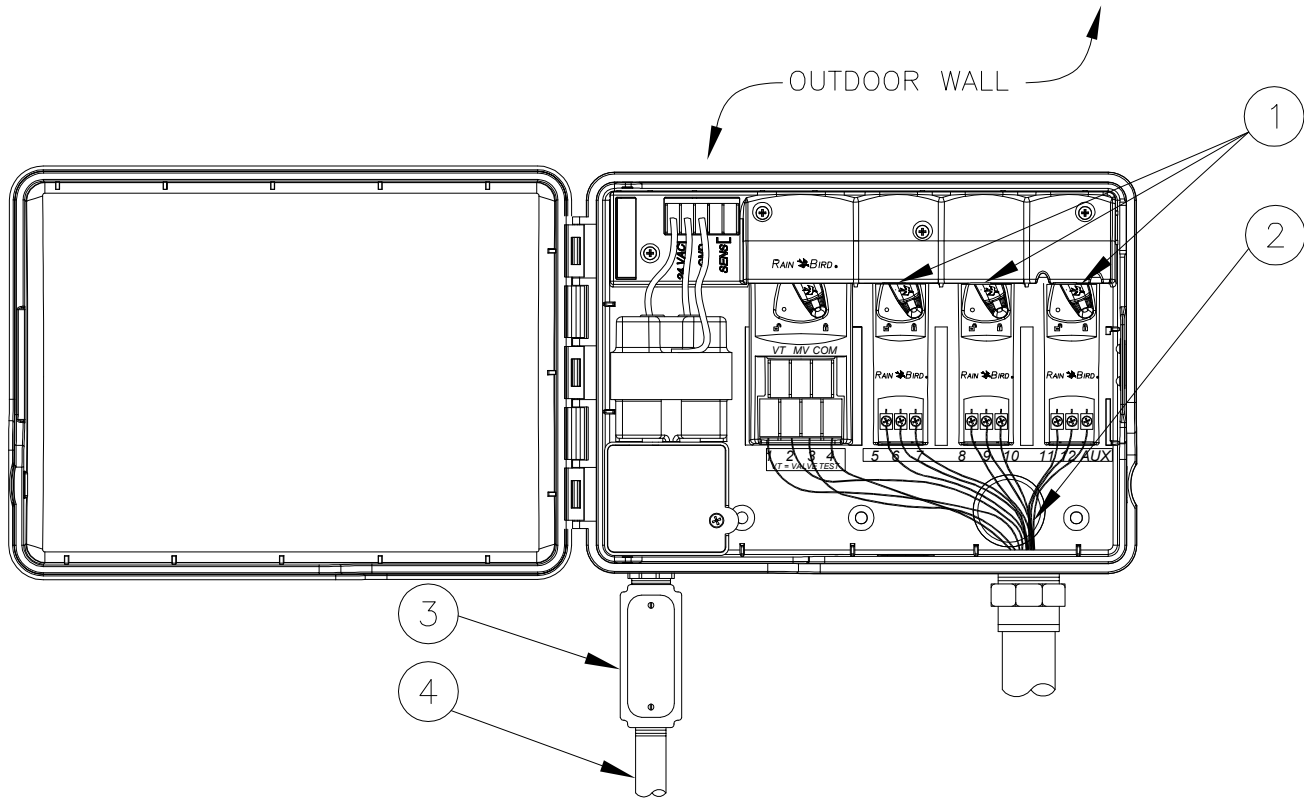

① MODULAR HYBRID CONTROLLER:
RAIN BIRD ESP-4M
INSIDE WALL MOUNT

② 1-INCH PVC SCH 40 CONDUIT
AND FITTINGS

③ WIRES TO REMOTE CONTROL
VALVES

④ JUNCTION BOX

⑤ 1/2-INCH PVC SCH 40 CONDUIT
TO POWER SUPPLY

① OPTIONAL MODULES FOR
13-STATION CONTROLLER

② WIRES TO REMOTE CONTROL
VALVES

③ JUNCTION BOX

④ 1/2-INCH PVC SCH 40 CONDUIT
TO POWER SUPPLY

D

MODULAR HYBRID CONTROLLER

N.T.S.

ESP-MODULAR SERIES (OUTDOOR)

9-27-09