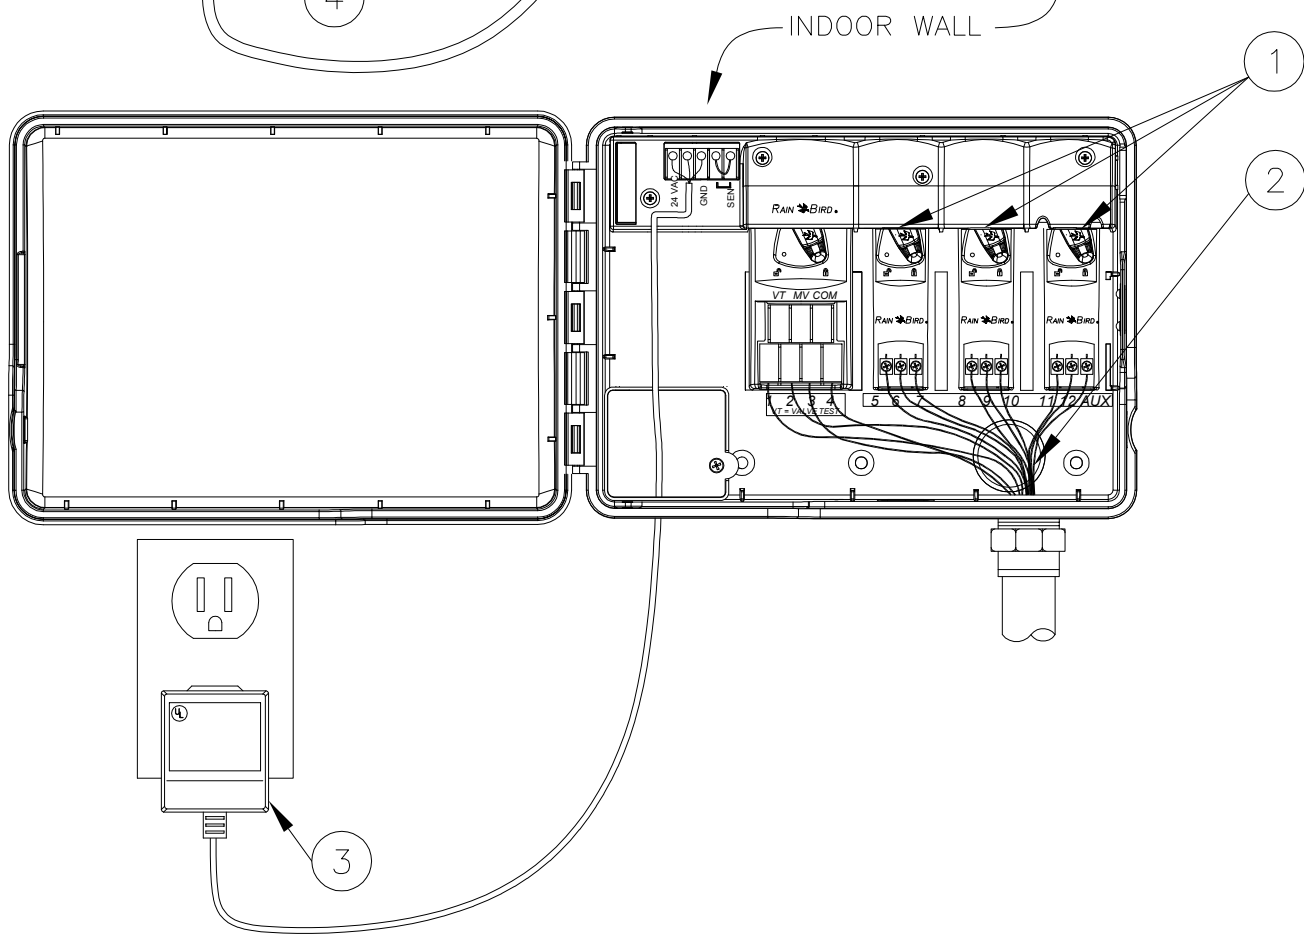

① MODULAR HYBRID CONTROLLER:
RAIN BIRD ESP-4Mi
INSIDE WALL MOUNT

② 1-INCH PVC SCH 40 CONDUIT
AND FITTINGS

③ WIRES TO REMOTE CONTROL
VALVES

④ 120 VAC, 60 HZ EXTERNAL
PLUG-IN TRANSFORMER

① OPTIONAL MODULES FOR
13-STATION CONTROLLER

② WIRES TO REMOTE CONTROL
VALVES

③ 120 VAC, 60 HZ EXTERNAL
PLUG-IN TRANSFORMER

D

MODULAR HYBRID CONTROLLER

N.T.S.

ESP-MODULAR SERIES (INDOOR)

9-27-09