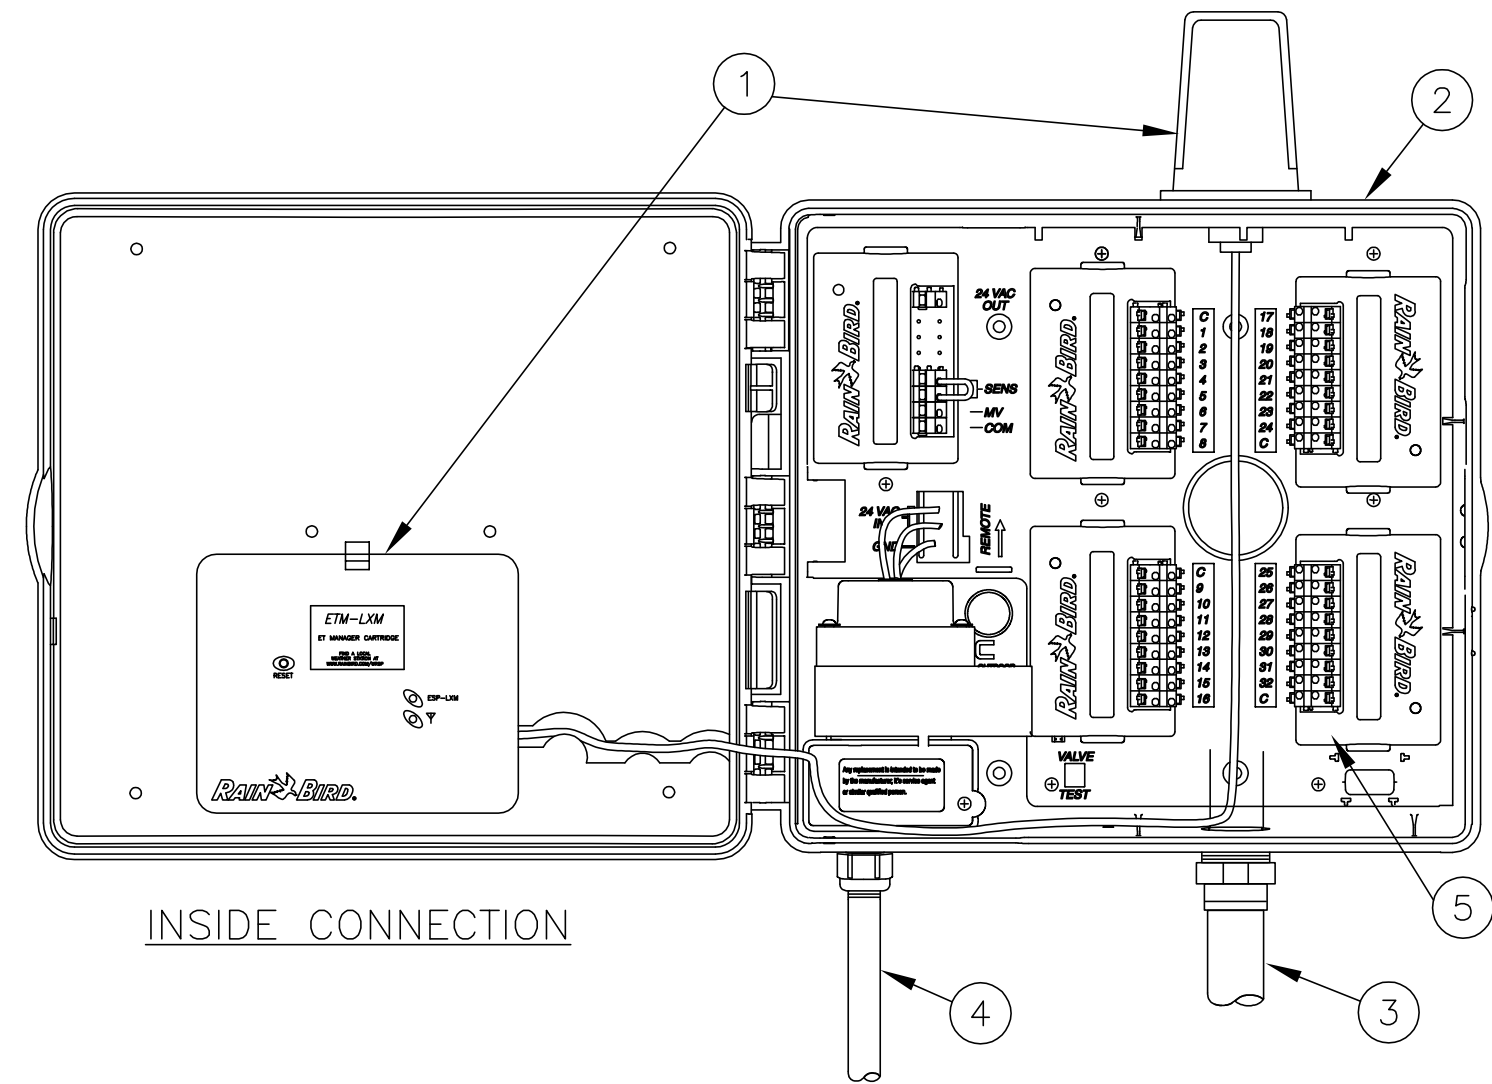

INSIDE FRONT COVER

INSIDE CONNECTION

- ① RAIN BIRD ET MANAGER CARTRIDGE
- ② MODULAR HYBRID CONTROLLER WITH ET MANAGER CARTRIDGE:  
RAIN BIRD ESP-LX MODULAR INSIDE WALL MOUNT
- ③ 1 ½-INCH PVC SCH 40 CONDUIT AND FITTINGS
- ④ 1-INCH PVC SCH 40 CONDUIT TO POWER SUPPLY
- ⑤ BASE MODEL IS 8 STATION. OPTIONAL MODULES FOR 32 STATION  
CONTROLLER ARE SHOWN