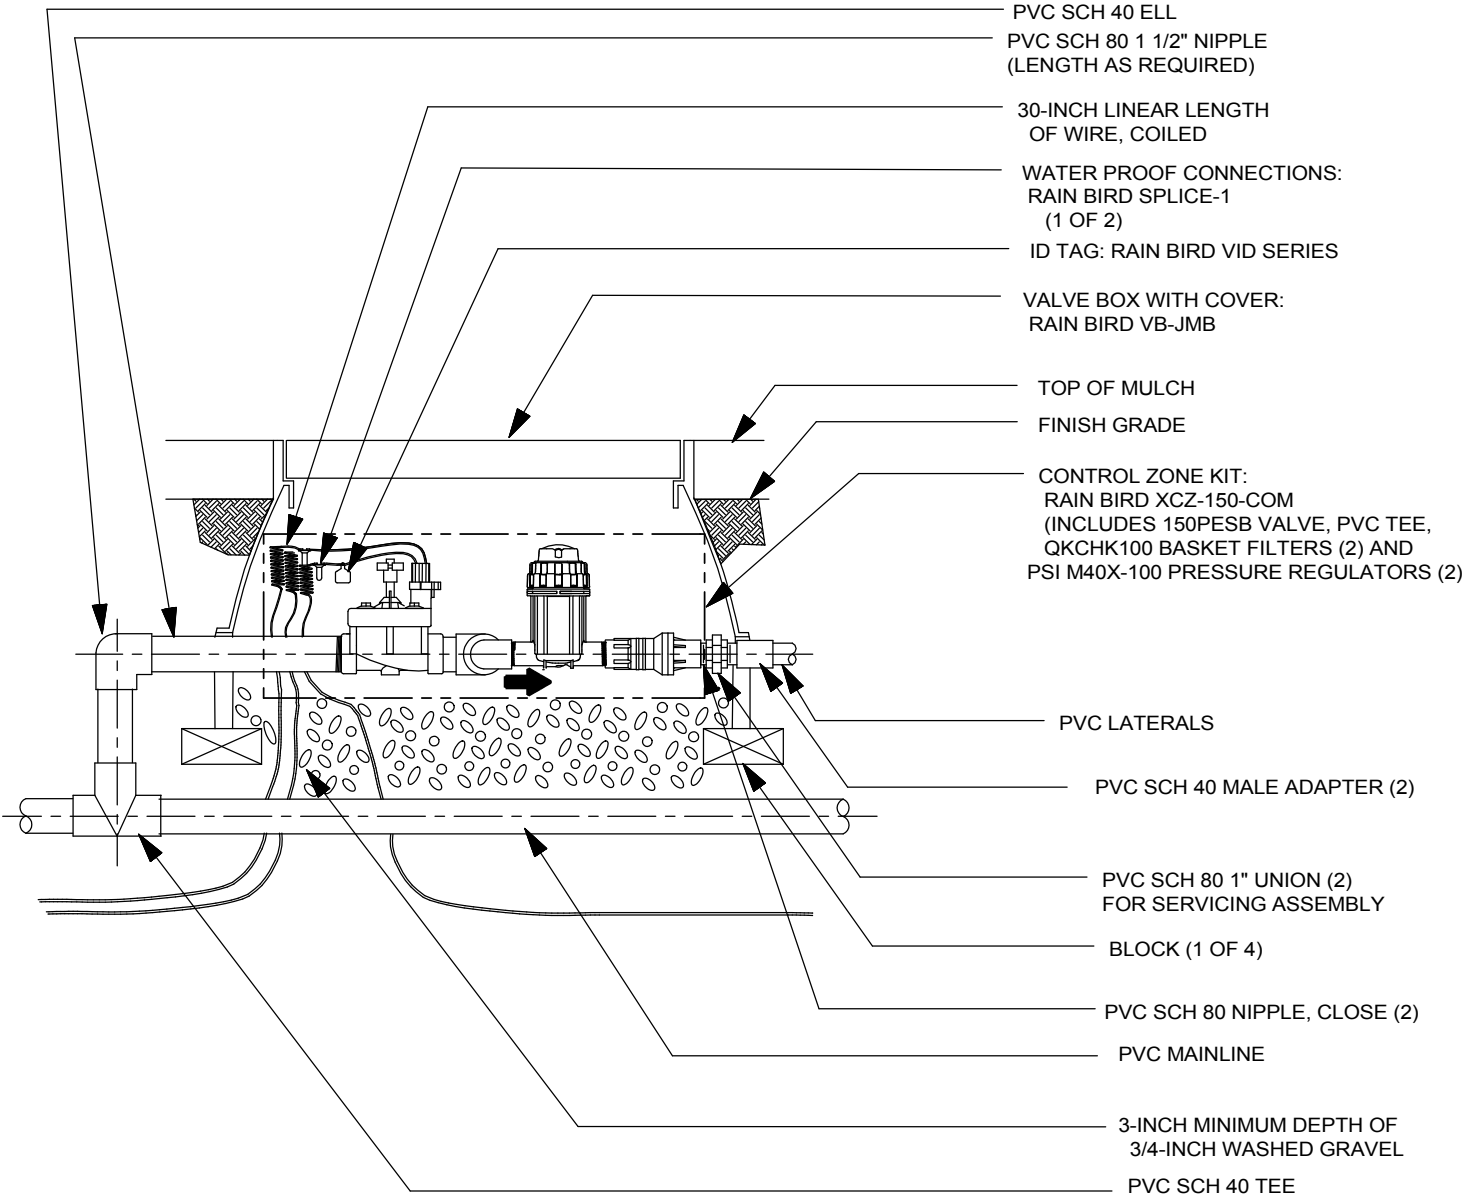

ALTERNATE CONFIGURATION

1 1/2" COMMERCIAL CONTROL ZONE KIT WITH 2 BASKET FILTERS

N.T.S.

XCZ-150-COM

9-6-05