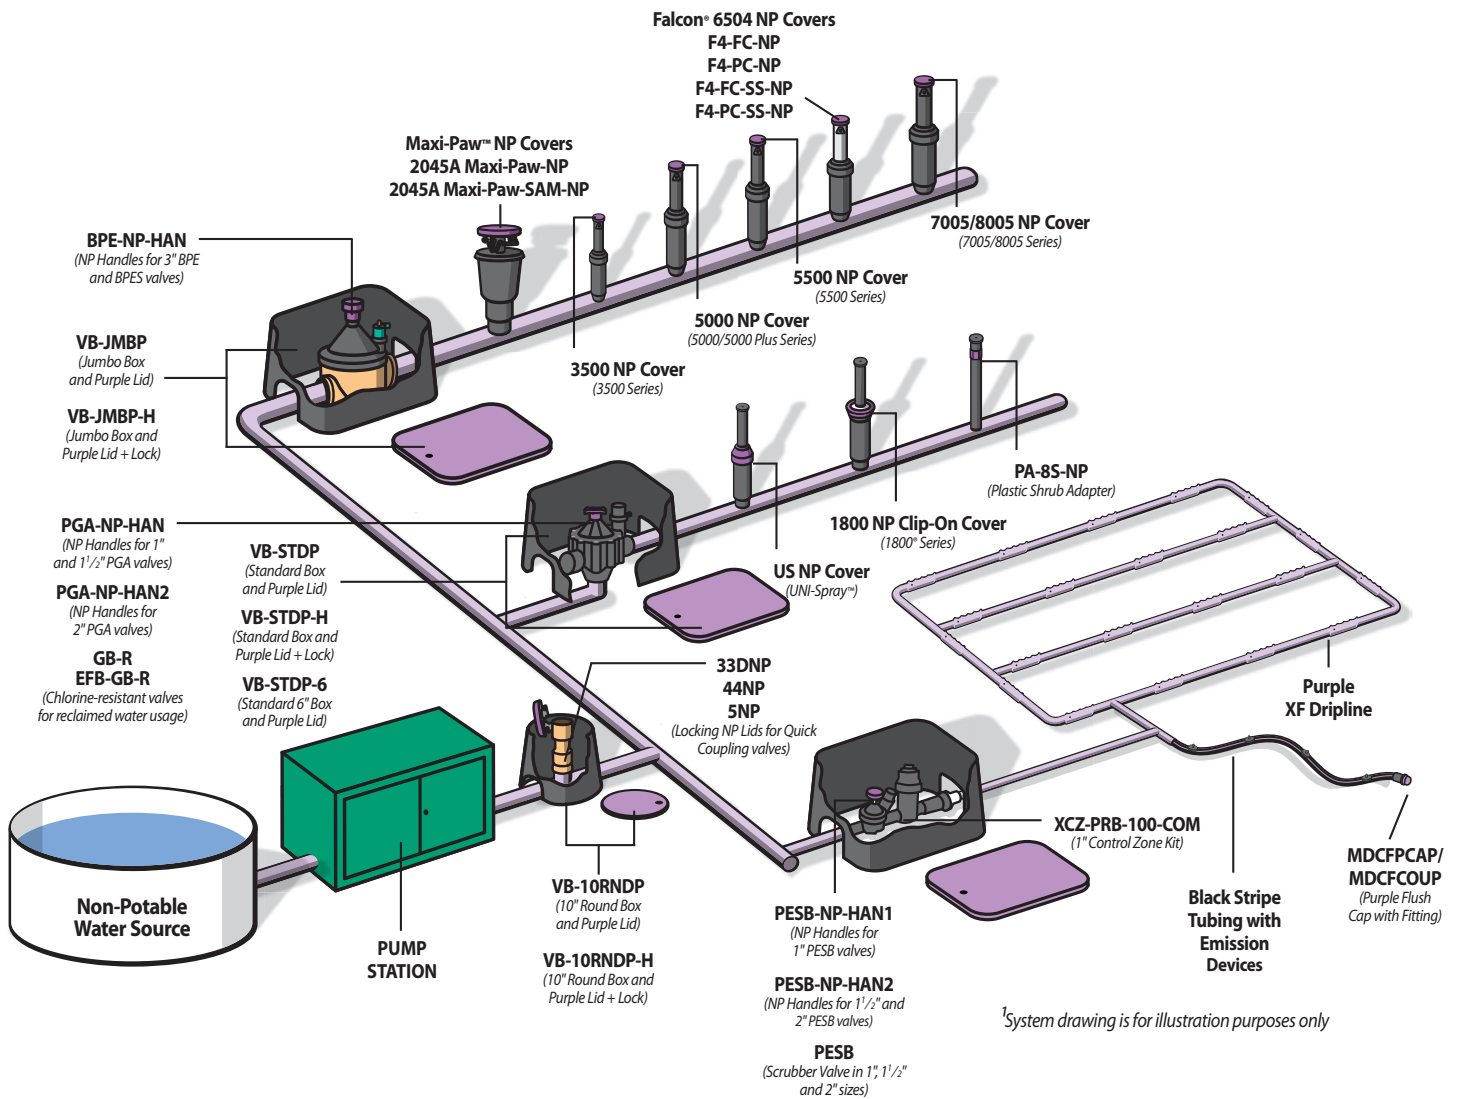

Control Zone Kits

Product	Catalog Page*
<u>XCZ-100-PRB-COM</u>	<u>p. 202</u>

Purple Covers (Grates) for RWS Series

Product	Catalog Page*
<u>RWS-GRATE-P</u>	<u>p. 214</u>

Purple Valve Box Lids

Product	Catalog Page*
<u>VB-JMBP (Jumbo Box & Purple Lid)</u>	<u>p. 216</u>
<u>VB-JMBP-L (Jumbo Box Purple Lid Only)</u>	<u>p. 216</u>
<u>VB-STDP (Standard Box & Purple Lid)</u>	<u>p. 216</u>
<u>VB-STDP-L (Standard Box Purple Lid Only)</u>	<u>p. 216</u>
<u>VB-10RNDP-L (10" Round Box Purple Lid Only)</u>	<u>p. 216</u>
<u>VB-7RNDP (7" Round Box & Purple Lid)</u>	<u>p. 216</u>

* Page number in Rain Bird 2010 Landscape Irrigation Catalog

LEED® and Rain Bird

Anatomy of a Non-Potable Water Irrigation System*

* System drawing is for illustration purposes only

Rain Bird Corporation

6991 E. Southpoint Road • Tucson, AZ 85756
Phone: (520) 741-6100 • Fax: (520) 741-6522