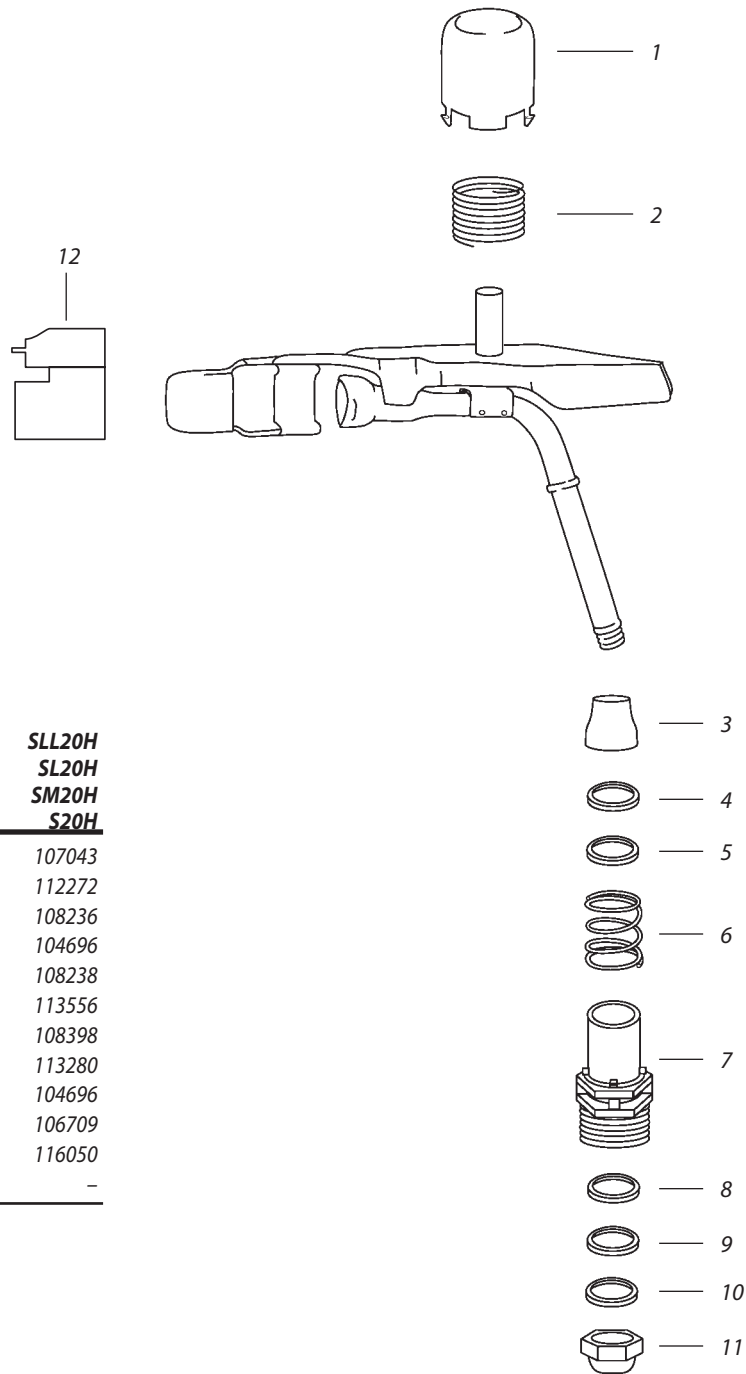

SLL20VH / SL20VH / SM20VH / S20VH

SLL20H / SL20H / SM20H / S20H

Ref.	Part Description	SLL20VH	SLL20H
		SL20VH SM20VH S20VH	SL20H SM20H S20H
1	Hood, Spring	107043	107043
2	Spring, Arm	112272	112272
3	Hood, Upthrust	108236	108236
4	Washer, Wear	104696	104696
5	Washer, S.S.	108238	108238
6	Spring, Upthrust	113556	113556
7	Sleeve, Bearing, Molded	108398	108398
8	Washer, Seal	113280	113280
9	Washer, Wear	112100	104696
10	Washer, Bearing	106709	106709
11	Nut, Flange	116050	116050
12	PJ Attachment Strong Drive	112099	-

Note: Part numbers enclosed in brackets () are not available individually, but may be sold in assemblies or kits.