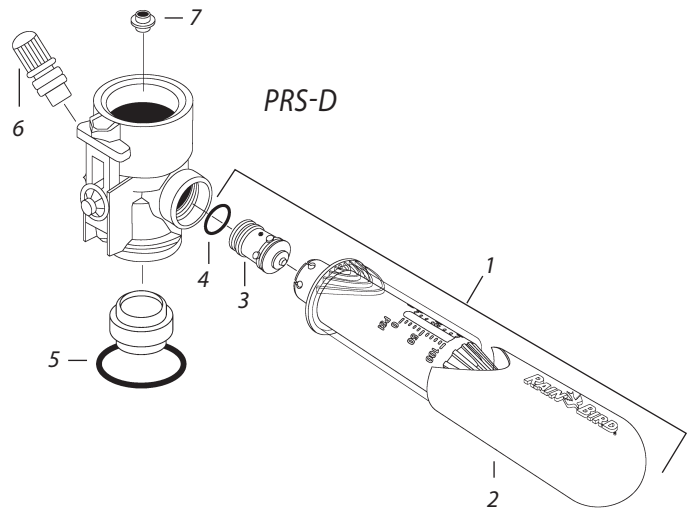

PRS/PRS-2

PRS-D

PRS-B

Ref.	Part Description	PRS	PRS-2	PRS-B	PRS-D
CARTRIDGE					
1	Cartridge assembly	(208206)	(208206)	(208206)	B33136
2	Cap	(208265)	-	-	231678
3	Seat assembly	-	-	-	231742
4	O-ring, seat	203026	203026	203026	203026
HOUSING					
5	O-ring, housing	202882	202882	209502	209502
6	Schrader valve	203030	203030	203030	203030
7	Solenoid seal	-	-	208629	208629
8	Nut, plastic	602606	-	-	-
9	Fluid resistor (1")	207399	-	-	-
-	Fluid resistor (1 1/4")	207400	-	-	-
-	Fluid resistor (1 1/2" and 2")	207401	-	-	-
TOOLS					
10	Pressure hose gauge (PHG)	B33004	B33004	B33004	B33004
11	Solenoid wrench	B33003	B33003	-	-

Note: Part numbers enclosed in brackets () are not available individually, but may be sold in assemblies or kits.