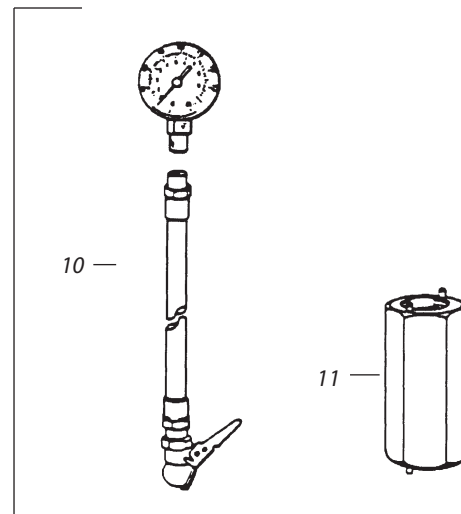

PRS/PRS-2

PRS-D

PRS-B

Ref.	Part Description	PRS	PRS-2	PRS-B	PRS-D
CARTRIDGE					
1	Cartridge assembly	(208206)	(208206)	(208206)	B33136
2	Cap	(208265)	-	-	231678
3	Seat assembly	-	-	-	231742
4	O-ring, seat	203026	203026	203026	203026
HOUSING					
5	O-ring, housing	202882	202882	209502	209502
6	Schrader valve	203030	203030	203030	203030
7	Solenoid seal	-	-	208629	208629
8	Nut, plastic	602606	-	-	-
9	Fluid resistor (1")	207399	-	-	-
-	Fluid resistor (1 1/4")	207400	-	-	-
-	Fluid resistor (1 1/2" and 2")	207401	-	-	-
TOOLS					
10	Pressure hose gauge (PHG)	B33004	B33004	B33004	B33004
11	Solenoid wrench	B33003	B33003	-	-

Note: Part numbers enclosed in brackets () are not available individually, but may be sold in assemblies or kits.