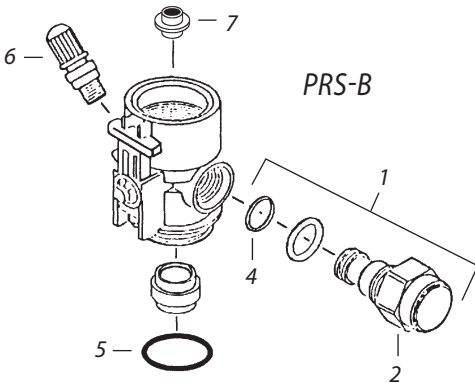

PRS/PRS-2

PRS-D

PRS-B

Ref.	Part Description	PRS	PRS-2	PRS-B	PRS-D
CARTRIDGE					
1	Cartridge assembly	(208206)	(208206)	(208206)	B33136
2	Cap	(208265)	-	-	231678
3	Seat assembly	-	-	-	231742
4	O-ring, seat	203026	203026	203026	203026
HOUSING					
5	O-ring, housing	202882	202882	209502	209502
6	Schrader valve	203030	203030	203030	203030
7	Solenoid seal	-	-	208629	208629
8	Nut, plastic	602606	-	-	-
9	Fluid resistor (1")	207399	-	-	-
-	Fluid resistor (1 1/4")	207400	-	-	-
-	Fluid resistor (1 1/2" and 2")	207401	-	-	-
TOOLS					
10	Pressure hose gauge (PHG)	B33004	B33004	B33004	B33004
11	Solenoid wrench	B33003	B33003	-	-

Note: Part numbers enclosed in brackets () are not available individually, but may be sold in assemblies or kits.