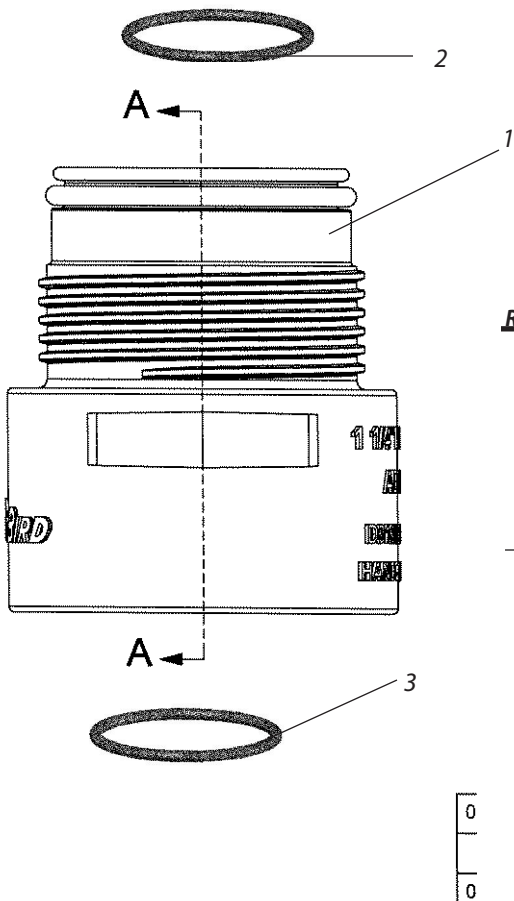

Ref.	Part Description	Qty.	Part No.
1	O-Ring, 900 Bearing Guide	1	212383
2	Universal Hose Adapter	1	-
3	O-Ring, 700 Bearing Guide	1	211242

Ref.	Part Description	Qty.	1.25	1.50
1	1.50" NPT-ACME Adapter	1	-	212846
2	O-Ring As-129 Black	1	-	211872-07
3	O'Ring As-128 Purple	1	-	211872-05
1	1.25" NPT-ACME Adapter	1	212845	
2	O-Ring As-129 Black	1	211872-04	
3	O'Ring As-128 Purple	1	211872-03	

Note: Part numbers enclosed in brackets () are not available individually, but may be sold in assemblies or kits.