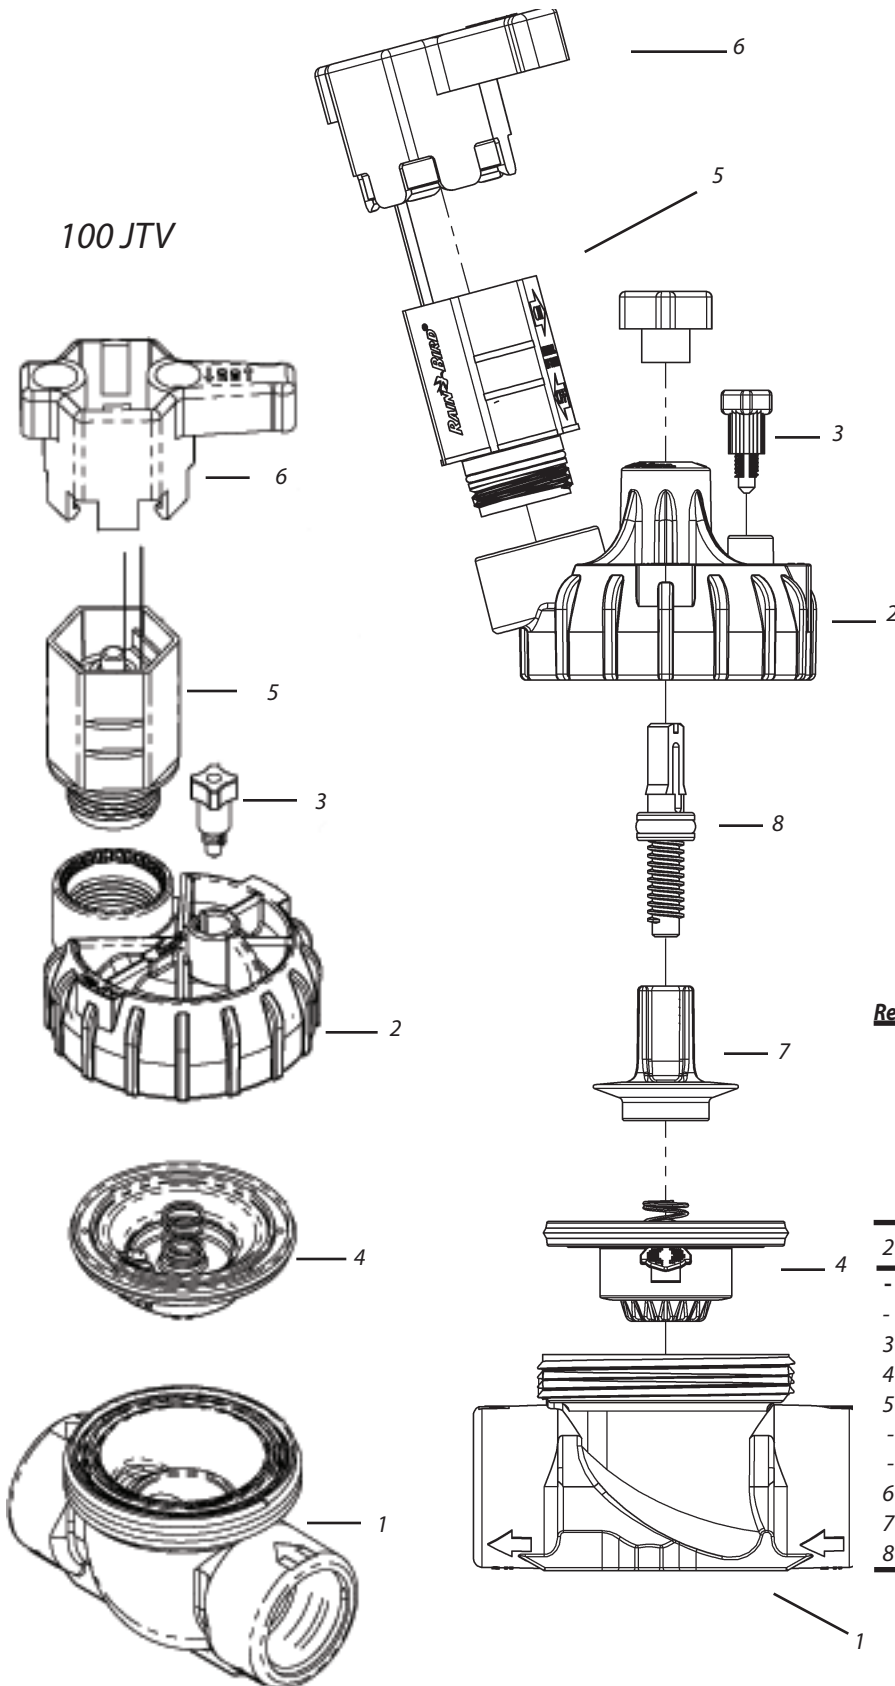

100 JTVF - Flow Control

Ref.	Part Description	JTV/JTVF
1	BODY	
-	NPT	(231760-01)
-	BSP	(231760-02)
-	SS	(231760-03)
-	MM	(232701-01)
-	MB	(232702)
2	BONNET	
-	Non-Flow Control	(231761)
-	Flow Control	(232949-01)
3	Screw, Bleed	(234999)
4	Diaphragm Assembly	231771
5	Solenoid Repair Kit	B60599
-	Solenoid O-Ring	235532
-	Solenoid Filter	(170368)
6	Handle, Solenoid	170228
7	Piston, flow control	(232950-1)
8	Stem, flow control	(233517-1)

Note: Part numbers enclosed in brackets () are not available individually, but may be sold in assemblies or kits.