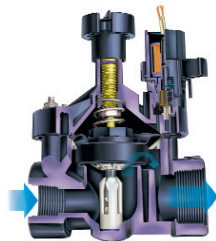

- **High Flow** – the simplest, smallest and most reliable Control Zone Kit for Commercial applications between 3 and 40 GPM.
- **Reduced Maintenance** – Save time with the simple-to-check status indicator bubble and easy to clean stainless steel basket filter.
- **Increase Reliability** – Fewer parts, fewer threaded connections mean less chance of leaking.
- **Efficient Design** – Combines drip filtration and pressure regulation in a single compact unit that easily fits in a standard valve box, giving you more room to work.

*More room to work, takes up less
space in a standard valve box.*

RAIN  **BIRD**®

Commercial Control Zone Kit Selection Chart

Flow Range	3.0 GPM to 20.0 GPM	15.0 GPM to 40.0 GPM
Filter Type	Pressure Regulating Quick-Check Basket	Pressure Regulating Quick-Check Basket
		
Model #	XCZ-100-PRB-COM	XCZ-150-PRB-COM
Valve	1" PESB Scrubber Valve	1-1/2" PESB Scrubber Valve
Inlet x Outlet Size	1" FPT x 1" MPT	1-1/2" FPT x 1" MPT
Inlet Pressure	15 to 150 PSI	20 to 150 PSI
Regulating Pressure	40 PSI	40 PSI
Filter	200 Mesh Stainless Steel	200 Mesh Stainless Steel
Extra Components	Shut off ball valve and schedule 80 PVC nipple	Schedule 40 PVC tee, elbows and nipples

"Filter is Clean" "Filter is Dirty"

Quick-Check Filter

- Save labor and time with the simple-to-check indicator bubble and easy-to-clean stainless steel screen
- The filter design allows the element to be accessed vertically while preventing debris from falling into the line
- Replacement stainless steel screens also available separately in 100 mesh (QKCHK100M) or 200 mesh (QKCHK200M)

Pressure Regulation and Filtration all in one

- Efficient design combines filtration and pressure regulation in one compact unit
- Fewer connection points mean less chance of leaking and less assembly time
- The body is made of durable, glass filled nylon
- Pressure Regulating Filter also available separately (PRB-QK-CHK-100)