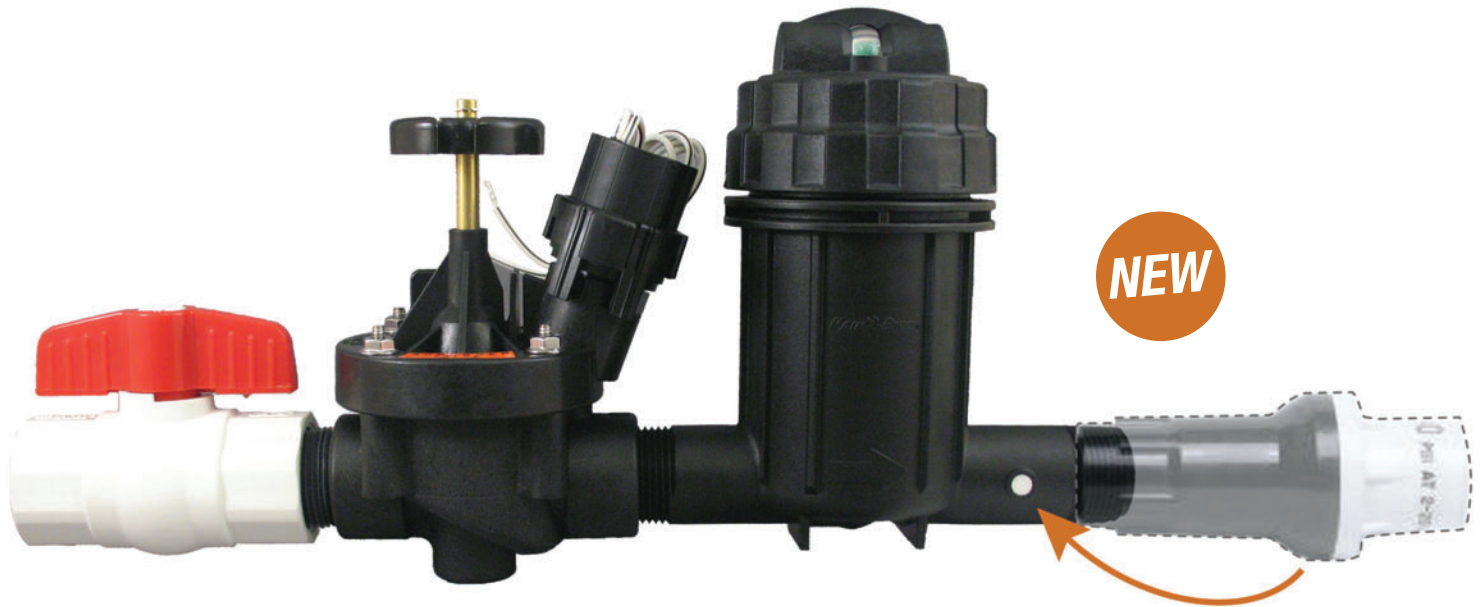

High flow.
Easy maintenance.
Fewer parts.
Faster installs.

That's intelligent.

*Pressure regulator and filter now
combined in one compact unit*

Introducing the new Rain Bird® Commercial Control Zone Kits with Pressure Regulating Quick-Check Basket Filter

- **High Flow** – the simplest, smallest and most reliable Control Zone Kit for Commercial applications between 3 and 40 GPM.
- **Reduced Maintenance** – Save time with the simple-to-check status indicator bubble and easy to clean stainless steel basket filter.
- **Increase Reliability** – Fewer parts, fewer threaded connections mean less chance of leaking.
- **Efficient Design** – Combines drip filtration and pressure regulation in a single compact unit that easily fits in a standard valve box, giving you more room to work.

Scrubber Valve

- Plastic scrubber scrapes the stainless steel screen to clean and break down grit and organic materials
- Slow closing prevents water hammer and subsequent system damage
- The diaphragm is reinforced with fabric which adds strength and durability

"Filter is Clean" "Filter is Dirty"

Quick-Check Filter

- Save labor and time with the simple-to-check indicator bubble and easy-to-clean stainless steel screen
- The filter design allows the element to be accessed vertically while preventing debris from falling into the line
- Replacement stainless steel screens also available separately in 100 mesh (QKCHK100M) or 200 mesh (QKCHK200M)