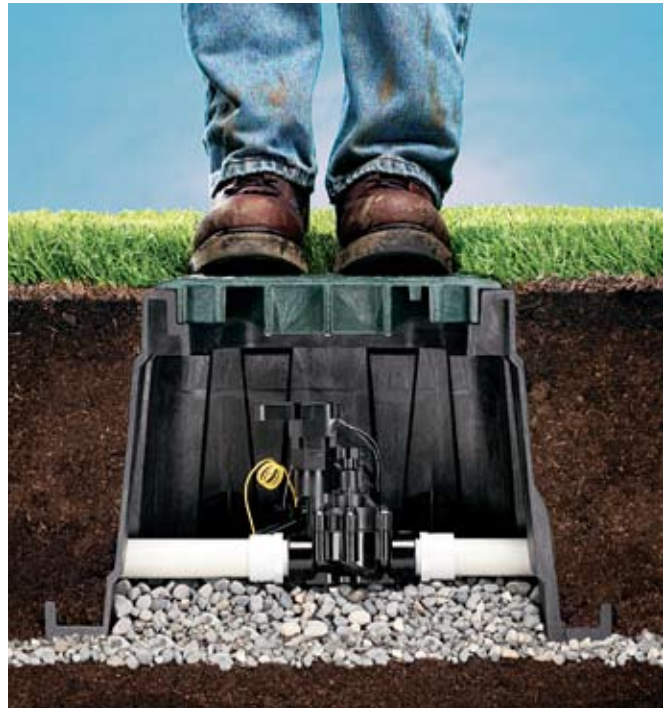

Stand on Firm Ground with Rain Bird Family of Valves

Healthy landscapes depend on the reliability of the valves you install. Rain Bird's family of valves offers solid performance, no matter what kind of job you're up against. With our industry leading designs and innovative features, you're guaranteed long valve life—not to mention the lushest lawns and landscapes around.

Rain Bird's complete line of plastic valves, like the DV and ASVF valves give you an economical, reliable valve for residential to light commercial applications. Our industrial-strength glass-filled nylon valves, like the PEB series offers our most durable plastic irrigation valve for commercial applications.

Our brass valves are made for heavy duty commercial applications with additional features that ensure the valves provide you with efficient, trouble-free performance under harsh conditions. The BPES model is equipped with a patented scrubber mechanism to actively fight dirt and particles and also feature a unique combination construction of brass body and glass-filled nylon bonnet. These valves are designed to withstand extreme pressure surges, effluent water and clogging debris.

Don't risk your reputation on valves that could crumble underfoot. Go with the sure thing and you'll see why most specifiers and contractors prefer Rain Bird valves.

For unsurpassed performance, brass valves withstand the toughest applications and the worst conditions you'll face.

Ranging from plastic to industrial-strength glass-filled nylon, Rain Bird offers reliable valves for a variety of applications.